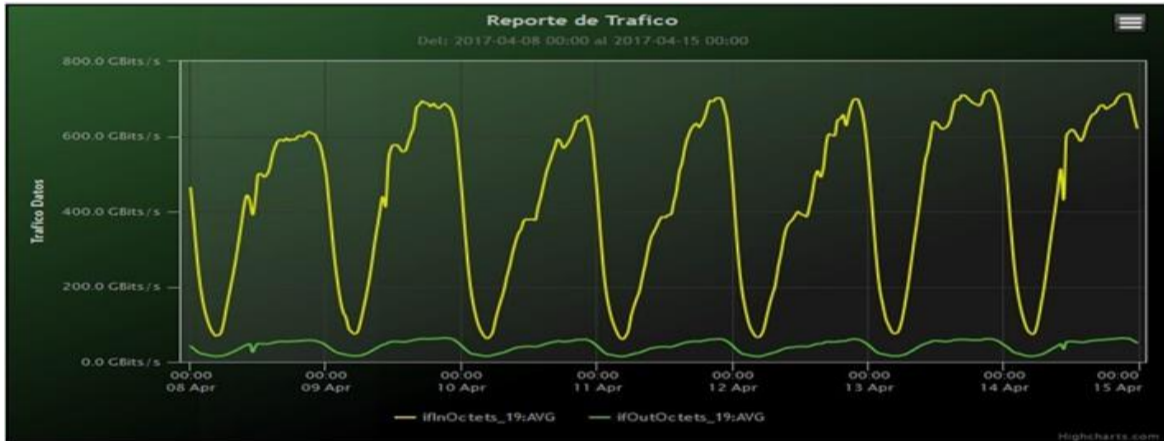

## TOE: Enlaces Internacionales

Speed:

Period : 04/01/2017 00:00 - 04/08/2017 00:00

SUMA:	ENTRADA	SALIDA
Minimo (Mbits/s):	60644.09	14478.5
Maximo (Mbits/s):	656848.64	61895.21
Promedio (Mbits/s):	371923.13	38749.02
Carga (Mbyte):	109716494.57	10344898.41

Speed:

Period : 04/08/2017 00:00 - 04/15/2017 00:00

SUMA:	ENTRADA	SALIDA
Minimo (Mbits/s):	61005.86	14836.86
Maximo (Mbits/s):	723500.14	64026.51
Promedio (Mbits/s):	430096.51	41689.92
Carga (Mbyte):	118427415.42	10662573.7

Speed:

Period : 04/15/2017 00:00 - 04/22/2017 00:00

SUMA:	ENTRADA	SALIDA
Minimo (Mbits/s):	60198.71	15061.48
Maximo (Mbits/s):	699032.73	66448.65
Promedio (Mbits/s):	395043.35	40558.09
Carga (Mbyte):	116158045.16	11145265.82

Speed:

Period : 04/22/2017 00:00 - 04/29/2017 00:00

SUMA:	ENTRADA	SALIDA
Minimo (Mbits/s):	59460.34	14947.07
Maximo (Mbits/s):	717811.57	65125.49
Promedio (Mbits/s):	379362.98	40411.2
Carga (Mbyte):	120407963.93	10822587.15