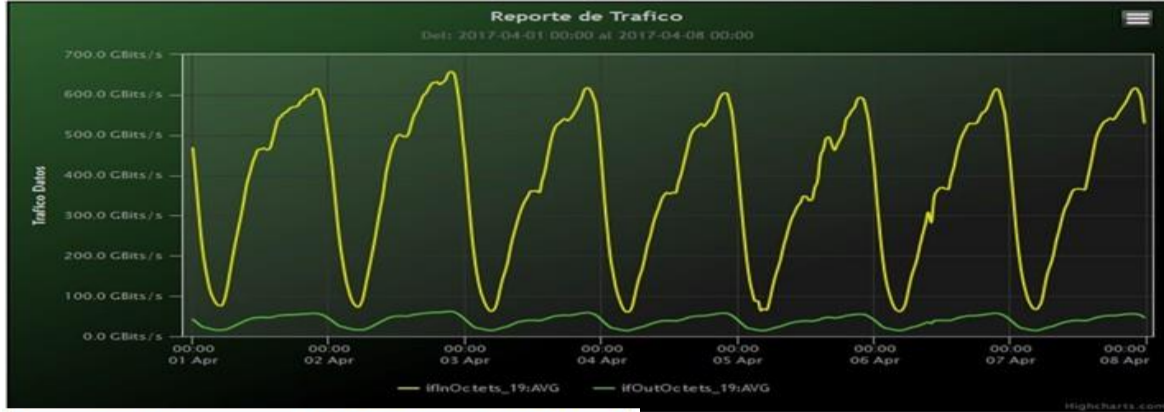

## TOE: Enlaces Internacionales

Speed:

Period : 04/01/2017 00:00 - 04/08/2017 00:00

SUMA:	ENTRADA	SALIDA
Minimo (Mbits/s):	60644.09	14478.5
Maximo (Mbits/s):	656848.64	61895.21
Promedio (Mbits/s):	371923.13	38749.02
Carga (Mbyte):	109716494.57	10344898.41

Speed:

Period : 04/08/2017 00:00 - 04/15/2017 00:00

SUMA:	ENTRADA	SALIDA
Minimo (Mbits/s):	61005.86	14836.86
Maximo (Mbits/s):	723500.14	64026.51
Promedio (Mbits/s):	430096.51	41689.92
Carga (Mbyte):	118427415.42	10662573.7

Speed:

Period : 04/15/2017 00:00 - 04/22/2017 00:00

SUMA:	ENTRADA	SALIDA
Minimo (Mbits/s):	60198.71	15061.48
Maximo (Mbits/s):	699032.73	66448.65
Promedio (Mbits/s):	395043.35	40558.09
Carga (Mbyte):	116158045.16	11145265.82

Speed:

Period : 04/22/2017 00:00 - 04/29/2017 00:00

SUMA:	ENTRADA	SALIDA
Minimo (Mbits/s):	59460.34	14947.07
Maximo (Mbits/s):	717811.57	65125.49
Promedio (Mbits/s):	379362.98	40411.2
Carga (Mbyte):	120407963.93	10822587.15