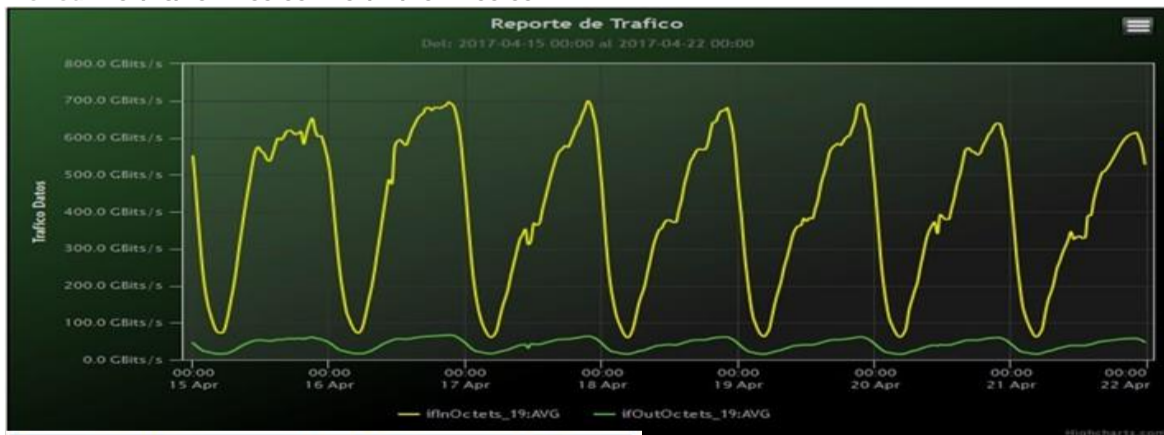

## TOE: Enlaces Internacionales

Speed:

Period : 04/01/2017 00:00 - 04/08/2017 00:00

SUMA:	ENTRADA	SALIDA
Minimo (Mbits/s):	60644.09	14478.5
Maximo (Mbits/s):	656848.64	61895.21
Promedio (Mbits/s):	371923.13	38749.02
Carga (Mbyte):	109716494.57	10344898.41

Speed:

Period : 04/08/2017 00:00 - 04/15/2017 00:00

SUMA:	ENTRADA	SALIDA
Minimo (Mbits/s):	61005.86	14836.86
Maximo (Mbits/s):	723500.14	64026.51
Promedio (Mbits/s):	430096.51	41689.92
Carga (Mbyte):	118427415.42	10662573.7

Speed:

Period : 04/15/2017 00:00 - 04/22/2017 00:00

SUMA:	ENTRADA	SALIDA
Minimo (Mbits/s):	60198.71	15061.48
Maximo (Mbits/s):	699032.73	66448.65
Promedio (Mbits/s):	395043.35	40558.09
Carga (Mbyte):	116158045.16	11145265.82

Speed:

Period : 04/22/2017 00:00 - 04/29/2017 00:00

SUMA:	ENTRADA	SALIDA
Minimo (Mbits/s):	59460.34	14947.07
Maximo (Mbits/s):	717811.57	65125.49
Promedio (Mbits/s):	379362.98	40411.2
Carga (Mbyte):	120407963.93	10822587.15