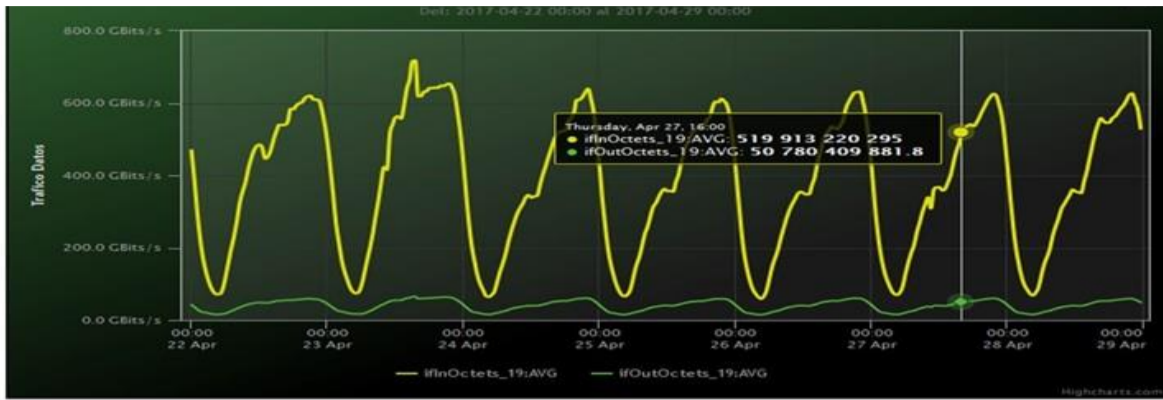

Speed:

Period : 04/15/2017 00:00 - 04/22/2017 00:00

SUMA:	ENTRADA	SALIDA
Minimo (Mbits/s):	60198.71	15061.48
Maximo (Mbits/s):	699032.73	66448.65
Promedio (Mbits/s):	395043.35	40558.09
Carga (Mbyte):	116158045.16	11145265.82

Speed:

Period : 04/22/2017 00:00 - 04/29/2017 00:00

SUMA:	ENTRADA	SALIDA
Minimo (Mbits/s):	59460.34	14947.07
Maximo (Mbits/s):	717811.57	65125.49
Promedio (Mbits/s):	379362.98	40411.2
Carga (Mbyte):	120407963.93	10822587.15