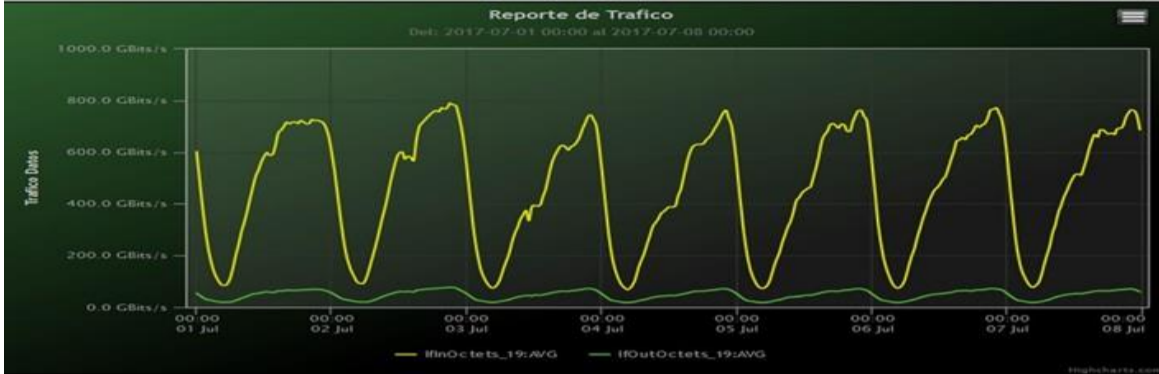

TOE: Enlaces Internacionales

Speed:

Period : 07/01/2017 00:00 - 07/08/2017 00:00

SUMA:	ENTRADA	SALIDA
Minimo (Mbits/s):	68344.11	18108.19
Maximo (Mbits/s):	790150.16	77318.9
Promedio (Mbits/s):	456153.95	47767.5
Carga (Mbyte):	130978371.08	12760235.6

Speed:

Period : 07/08/2017 00:00 - 07/15/2017 00:00

SUMA:	ENTRADA	SALIDA
Minimo (Mbits/s):	71218.85	18022.49
Maximo (Mbits/s):	785497.36	75350.38
Promedio (Mbits/s):	450638.7	46721.13
Carga (Mbyte):	127908928.39	12250023.95

Speed:

Period : 07/15/2017 00:00 - 07/22/2017 00:00

SUMA:	ENTRADA	SALIDA
Minimo (Mbits/s):	76606.57	18447.48
Maximo (Mbits/s):	810280.21	75400.47
Promedio (Mbits/s):	469292.88	47569.44
Carga (Mbyte):	132971642.94	12211632.89

Speed:

Period : 07/22/2017 00:00 - 07/29/2017 00:00

SUMA:	ENTRADA	SALIDA
Minimo (Mbits/s):	74403.55	19024.5
Maximo (Mbits/s):	810237.21	76773.8
Promedio (Mbits/s):	497710.95	49856.39
Carga (Mbyte):	135191842.5	12800285.62