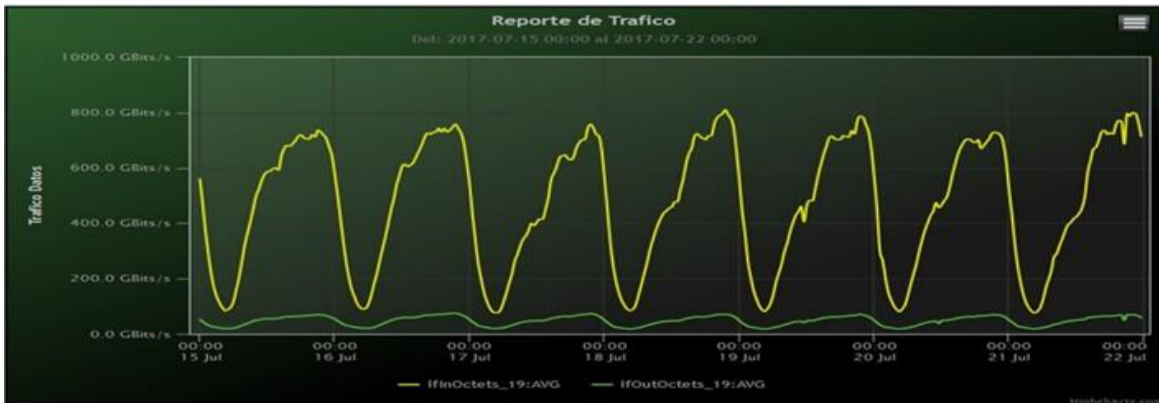

TOE: Enlaces Internacionales

Speed:

Period : 07/01/2017 00:00 - 07/08/2017 00:00

SUMA:	ENTRADA	SALIDA
Minimo (Mbits/s):	68344.11	18108.19
Maximo (Mbits/s):	790150.16	77318.9
Promedio (Mbits/s):	456153.95	47767.5
Carga (Mbyte):	130978371.08	12760235.6

Speed:

Period : 07/08/2017 00:00 - 07/15/2017 00:00

SUMA:	ENTRADA	SALIDA
Minimo (Mbits/s):	71218.85	18022.49
Maximo (Mbits/s):	785497.36	75350.38
Promedio (Mbits/s):	450638.7	46721.13
Carga (Mbyte):	127908928.39	12250023.95

Speed:

Period : 07/15/2017 00:00 - 07/22/2017 00:00

SUMA:	ENTRADA	SALIDA
Minimo (Mbits/s):	76606.57	18447.48
Maximo (Mbits/s):	810280.21	75400.47
Promedio (Mbits/s):	469292.88	47569.44
Carga (Mbyte):	132971642.94	12211632.89

Speed:

Period : 07/22/2017 00:00 - 07/29/2017 00:00

SUMA:	ENTRADA	SALIDA
Minimo (Mbits/s):	74403.55	19024.5
Maximo (Mbits/s):	810237.21	76773.8
Promedio (Mbits/s):	497710.95	49856.39
Carga (Mbyte):	135191842.5	12800285.62