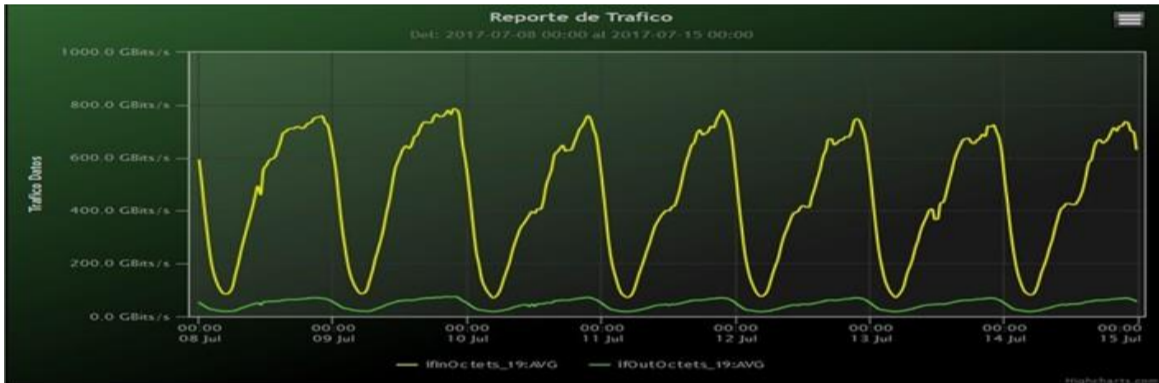

TOE: Enlaces Internacionales

Speed:

Period : 07/01/2017 00:00 - 07/08/2017 00:00

SUMA:	ENTRADA	SALIDA
Minimo (Mbits/s):	68344.11	18108.19
Maximo (Mbits/s):	790150.16	77318.9
Promedio (Mbits/s):	456153.95	47767.5
Carga (Mbyte):	130978371.08	12760235.6

Speed:

Period : 07/08/2017 00:00 - 07/15/2017 00:00

SUMA:	ENTRADA	SALIDA
Minimo (Mbits/s):	71218.85	18022.49
Maximo (Mbits/s):	785497.36	75350.38
Promedio (Mbits/s):	450638.7	46721.13
Carga (Mbyte):	127908928.39	12250023.95

Speed:

Period : 07/15/2017 00:00 - 07/22/2017 00:00

SUMA:	ENTRADA	SALIDA
Minimo (Mbits/s):	76606.57	18447.48
Maximo (Mbits/s):	810280.21	75400.47
Promedio (Mbits/s):	469292.88	47569.44
Carga (Mbyte):	132971642.94	12211632.89

Speed:

Period : 07/22/2017 00:00 - 07/29/2017 00:00

SUMA:	ENTRADA	SALIDA
Minimo (Mbits/s):	74403.55	19024.5
Maximo (Mbits/s):	810237.21	76773.8
Promedio (Mbits/s):	497710.95	49856.39
Carga (Mbyte):	135191842.5	12800285.62