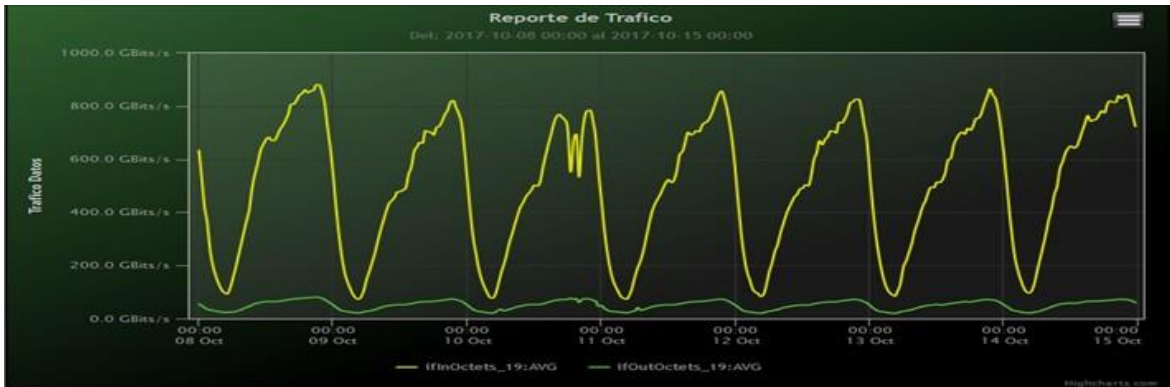

## TOE: Enlaces Internacionales

**Speed:**

**Period : 10/01/2017 00:00 - 10/08/2017 00:00**

| SUMA:               | ENTRADA      | SALIDA     |
|---------------------|--------------|------------|
| Minimo (Mbits/s):   | 56364.3      | 14203.42   |
| Maximo (Mbits/s):   | 868563.72    | 77983.11   |
| Promedio (Mbits/s): | 479647.71    | 49178.66   |
| Carga (Mbyte):      | 142604589.23 | 12988723.2 |

**Speed:**

**Period : 10/08/2017 00:00 - 10/15/2017 00:00**

| SUMA:               | ENTRADA      | SALIDA      |
|---------------------|--------------|-------------|
| Minimo (Mbits/s):   | 73377.61     | 19912.93    |
| Maximo (Mbits/s):   | 880130.06    | 80712.12    |
| Promedio (Mbits/s): | 500979.55    | 50455.12    |
| Carga (Mbyte):      | 146510144.28 | 13400559.18 |

**Speed:**

**Period : 10/15/2017 00:00 - 10/22/2017 00:00**

| SUMA:               | ENTRADA      | SALIDA      |
|---------------------|--------------|-------------|
| Minimo (Mbits/s):   | 78567.73     | 20153.91    |
| Maximo (Mbits/s):   | 888006.18    | 79665.57    |
| Promedio (Mbits/s): | 494413.46    | 49541.59    |
| Carga (Mbyte):      | 146193120.18 | 13258670.42 |

Speed:  
 Period : 10/22/2017 00:00 - 10/29/2017 00:00

| SUMA:               | ENTRADA     | SALIDA      |
|---------------------|-------------|-------------|
| Minimo (Mbits/s):   | 75919.26    | 20159.6     |
| Maximo (Mbits/s):   | 950853.5    | 81939.24    |
| Promedio (Mbits/s): | 507700.08   | 50221.14    |
| Carga (Mbyte):      | 158471053.4 | 13653932.09 |