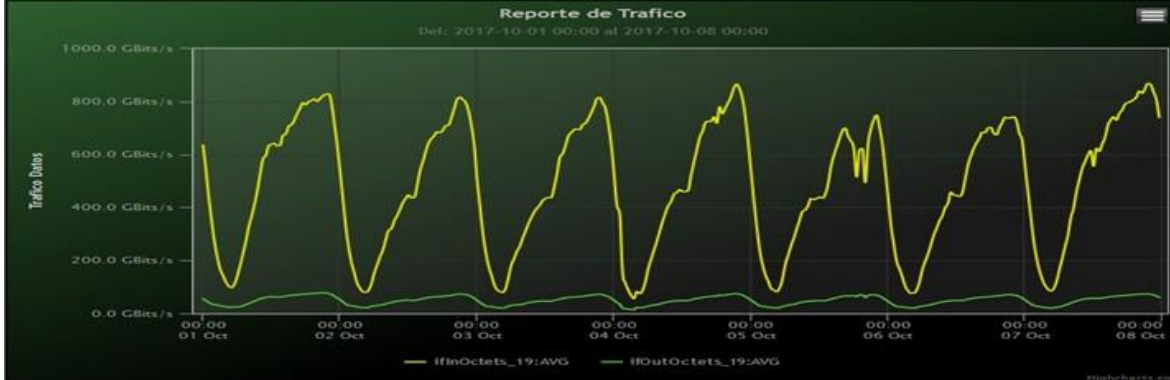

## TOE: Enlaces Internacionales

**Speed:**

**Period : 10/01/2017 00:00 - 10/08/2017 00:00**

| SUMA:               | ENTRADA      | SALIDA     |
|---------------------|--------------|------------|
| Minimo (Mbits/s):   | 56364.3      | 14203.42   |
| Maximo (Mbits/s):   | 868563.72    | 77983.11   |
| Promedio (Mbits/s): | 479647.71    | 49178.66   |
| Carga (Mbyte):      | 142604589.23 | 12988723.2 |

**Speed:**

**Period : 10/08/2017 00:00 - 10/15/2017 00:00**

| SUMA:               | ENTRADA      | SALIDA      |
|---------------------|--------------|-------------|
| Minimo (Mbits/s):   | 73377.61     | 19912.93    |
| Maximo (Mbits/s):   | 880130.06    | 80712.12    |
| Promedio (Mbits/s): | 500979.55    | 50455.12    |
| Carga (Mbyte):      | 146510144.28 | 13400559.18 |

**Speed:**

**Period : 10/15/2017 00:00 - 10/22/2017 00:00**

| SUMA:               | ENTRADA      | SALIDA      |
|---------------------|--------------|-------------|
| Minimo (Mbits/s):   | 78567.73     | 20153.91    |
| Maximo (Mbits/s):   | 888006.18    | 79665.57    |
| Promedio (Mbits/s): | 494413.46    | 49541.59    |
| Carga (Mbyte):      | 146193120.18 | 13258670.42 |

Speed:  
 Period : 10/22/2017 00:00 - 10/29/2017 00:00

| SUMA:               | ENTRADA     | SALIDA      |
|---------------------|-------------|-------------|
| Minimo (Mbits/s):   | 75919.26    | 20159.6     |
| Maximo (Mbits/s):   | 950853.5    | 81939.24    |
| Promedio (Mbits/s): | 507700.08   | 50221.14    |
| Carga (Mbyte):      | 158471053.4 | 13653932.09 |