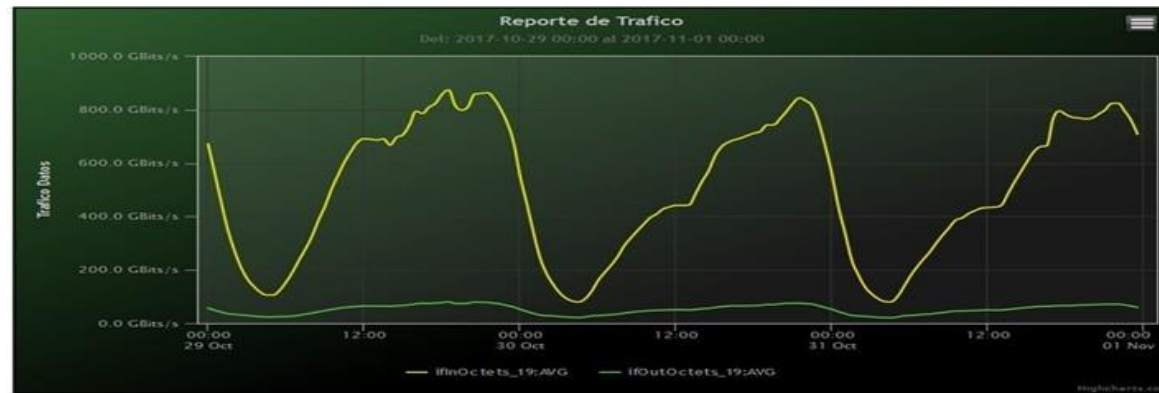

SUMA:	ENTRADA	SALIDA
Minimo (Mbits/s):	80351.32	21038.32
Maximo (Mbits/s):	874478.24	80600.08
Promedio (Mbits/s):	501640.43	51626.77
Carga (Mbyte):	144303360.68	13228861.28