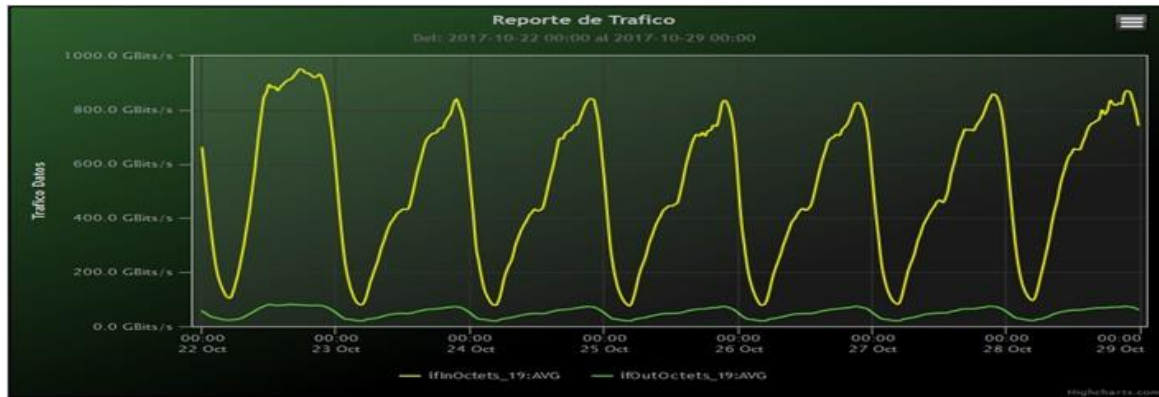

## TOE: Enlaces Internacionales

**Speed:**

**Period : 10/01/2017 00:00 - 10/08/2017 00:00**

| SUMA:               | ENTRADA      | SALIDA     |
|---------------------|--------------|------------|
| Minimo (Mbits/s):   | 56364.3      | 14203.42   |
| Maximo (Mbits/s):   | 868563.72    | 77983.11   |
| Promedio (Mbits/s): | 479647.71    | 49178.66   |
| Carga (Mbyte):      | 142604589.23 | 12988723.2 |

**Speed:**

**Period : 10/08/2017 00:00 - 10/15/2017 00:00**

| SUMA:               | ENTRADA      | SALIDA      |
|---------------------|--------------|-------------|
| Minimo (Mbits/s):   | 73377.61     | 19912.93    |
| Maximo (Mbits/s):   | 880130.06    | 80712.12    |
| Promedio (Mbits/s): | 500979.55    | 50455.12    |
| Carga (Mbyte):      | 146510144.28 | 13400559.18 |

**Speed:**

**Period : 10/15/2017 00:00 - 10/22/2017 00:00**

| SUMA:               | ENTRADA      | SALIDA      |
|---------------------|--------------|-------------|
| Minimo (Mbits/s):   | 78567.73     | 20153.91    |
| Maximo (Mbits/s):   | 888006.18    | 79665.57    |
| Promedio (Mbits/s): | 494413.46    | 49541.59    |
| Carga (Mbyte):      | 146193120.18 | 13258670.42 |

Speed:  
 Period : 10/22/2017 00:00 - 10/29/2017 00:00

| SUMA:               | ENTRADA     | SALIDA      |
|---------------------|-------------|-------------|
| Minimo (Mbits/s):   | 75919.26    | 20159.6     |
| Maximo (Mbits/s):   | 950853.5    | 81939.24    |
| Promedio (Mbits/s): | 507700.08   | 50221.14    |
| Carga (Mbyte):      | 158471053.4 | 13653932.09 |