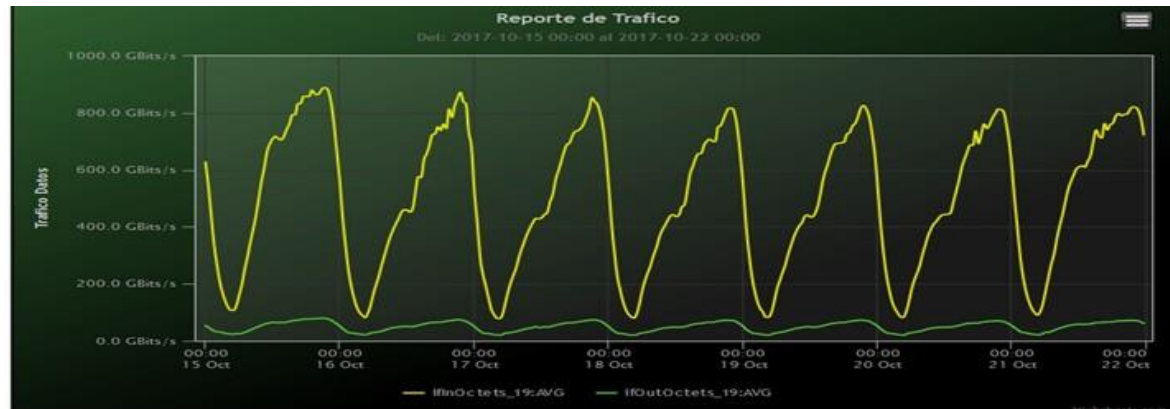

## TOE: Enlaces Internacionales

**Speed:**

**Period : 10/01/2017 00:00 - 10/08/2017 00:00**

| SUMA:               | ENTRADA      | SALIDA     |
|---------------------|--------------|------------|
| Minimo (Mbits/s):   | 56364.3      | 14203.42   |
| Maximo (Mbits/s):   | 868563.72    | 77983.11   |
| Promedio (Mbits/s): | 479647.71    | 49178.66   |
| Carga (Mbyte):      | 142604589.23 | 12988723.2 |

**Speed:**

**Period : 10/08/2017 00:00 - 10/15/2017 00:00**

| SUMA:               | ENTRADA      | SALIDA      |
|---------------------|--------------|-------------|
| Minimo (Mbits/s):   | 73377.61     | 19912.93    |
| Maximo (Mbits/s):   | 880130.06    | 80712.12    |
| Promedio (Mbits/s): | 500979.55    | 50455.12    |
| Carga (Mbyte):      | 146510144.28 | 13400559.18 |

**Speed:**

**Period : 10/15/2017 00:00 - 10/22/2017 00:00**

| SUMA:               | ENTRADA      | SALIDA      |
|---------------------|--------------|-------------|
| Minimo (Mbits/s):   | 78567.73     | 20153.91    |
| Maximo (Mbits/s):   | 888006.18    | 79665.57    |
| Promedio (Mbits/s): | 494413.46    | 49541.59    |
| Carga (Mbyte):      | 146193120.18 | 13258670.42 |

Speed:  
 Period : 10/22/2017 00:00 - 10/29/2017 00:00

| SUMA:               | ENTRADA     | SALIDA      |
|---------------------|-------------|-------------|
| Minimo (Mbits/s):   | 75919.26    | 20159.6     |
| Maximo (Mbits/s):   | 950853.5    | 81939.24    |
| Promedio (Mbits/s): | 507700.08   | 50221.14    |
| Carga (Mbyte):      | 158471053.4 | 13653932.09 |