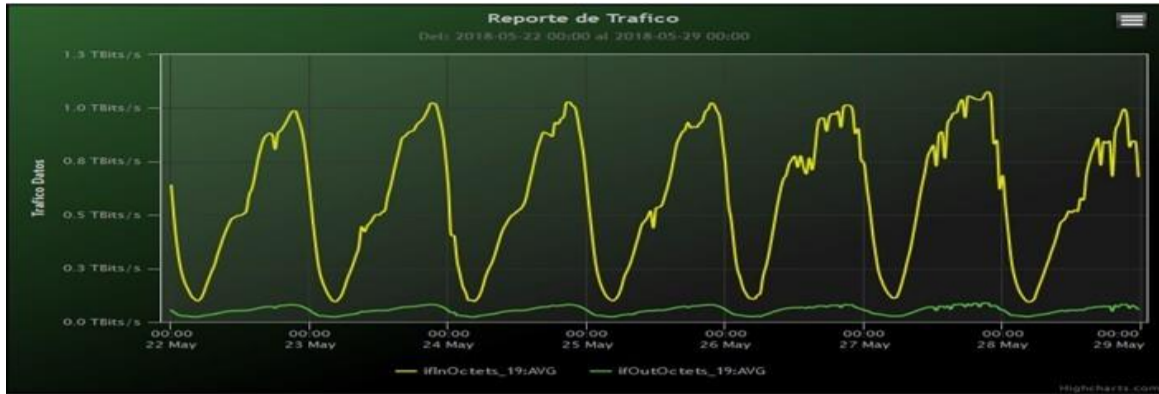

**Speed:**

**Period : 05/15/2018 00:00 - 05/22/2018 00:00**

SUMA:	ENTRADA	SALIDA
Minimo (Mbits/s):	86639.79	18414.64
Maximo (Mbits/s):	1073733.24	87388.82
Promedio (Mbits/s):	603635.61	55704.86
Carga (Mbyte):	178210065.38	14369422.26

Speed:

Period : 05/22/2018 00:00 - 05/29/2018 00:00

SUMA:	ENTRADA	SALIDA
Minimo (Mbits/s):	93636.75	23411.38
Maximo (Mbits/s):	1074409.99	88264.54
Promedio (Mbits/s):	581069.44	54377.16
Carga (Mbyte):	178506148.33	14810481.33