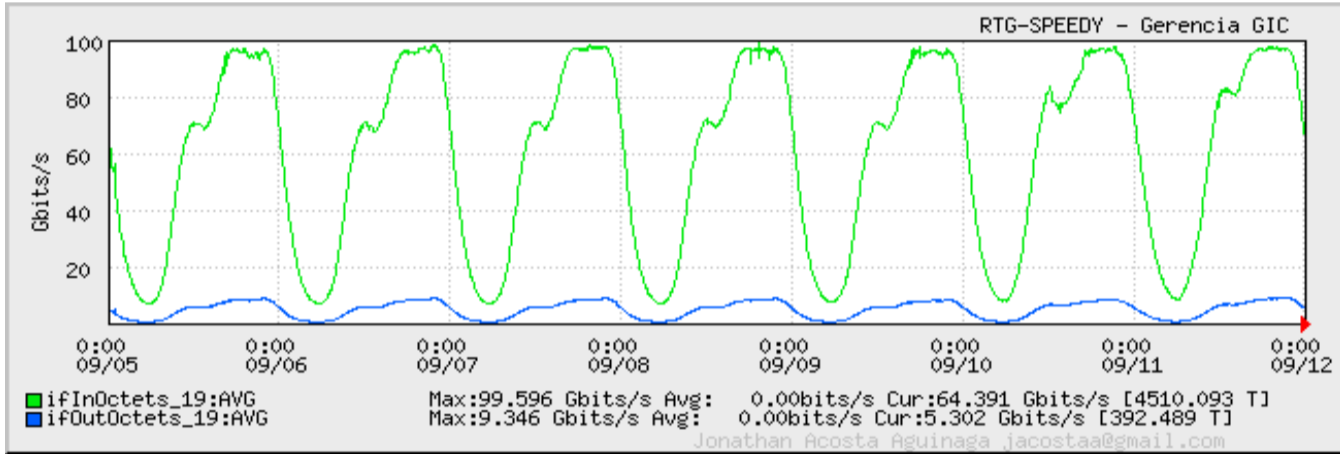

TOE

Speed:
 Period: 09/01/2011 00:00 - 09/05/2011 00:00

Speed:
 Period: 09/05/2011 00:00 - 09/12/2011 00:00

Speed:
 Period: 09/12/2011 00:00 - 09/19/2011 00:00

Speed:
Period: 09/19/2011 00:00 - 09/21/2011 00:00

Speed:
Period: 09/21/2011 00:00 - 09/26/2011 00:00

Speed:
Period: 09/26/2011 00:00 - 10/01/2011 00:00