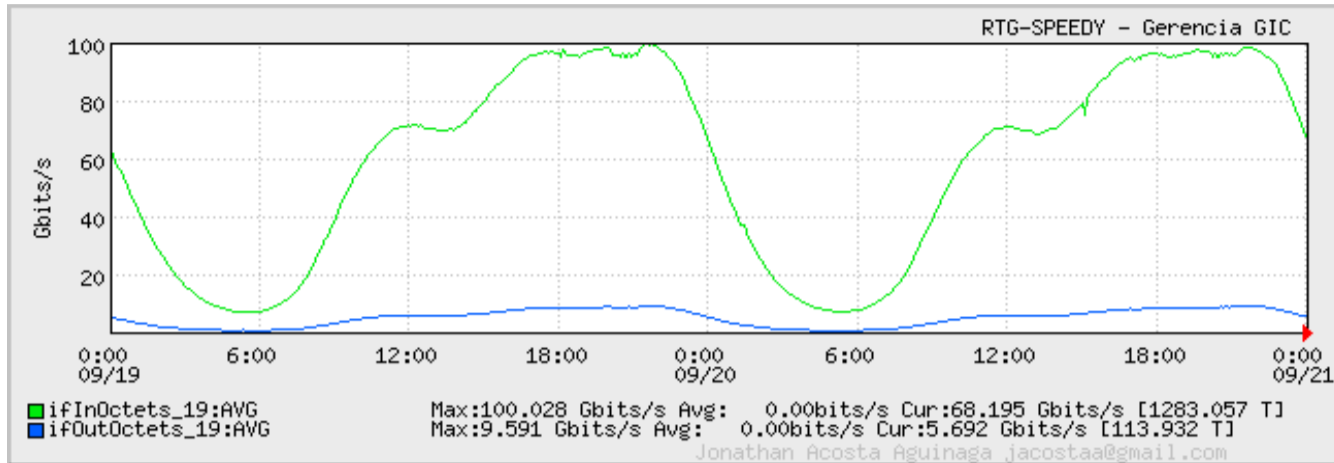

TOE

Speed:
 Period: 09/01/2011 00:00 - 09/05/2011 00:00

Speed:
 Period: 09/05/2011 00:00 - 09/12/2011 00:00

Speed:
 Period: 09/12/2011 00:00 - 09/19/2011 00:00

Speed:
Period: 09/19/2011 00:00 - 09/21/2011 00:00

Speed:
Period: 09/21/2011 00:00 - 09/26/2011 00:00

Speed:
Period: 09/26/2011 00:00 - 10/01/2011 00:00