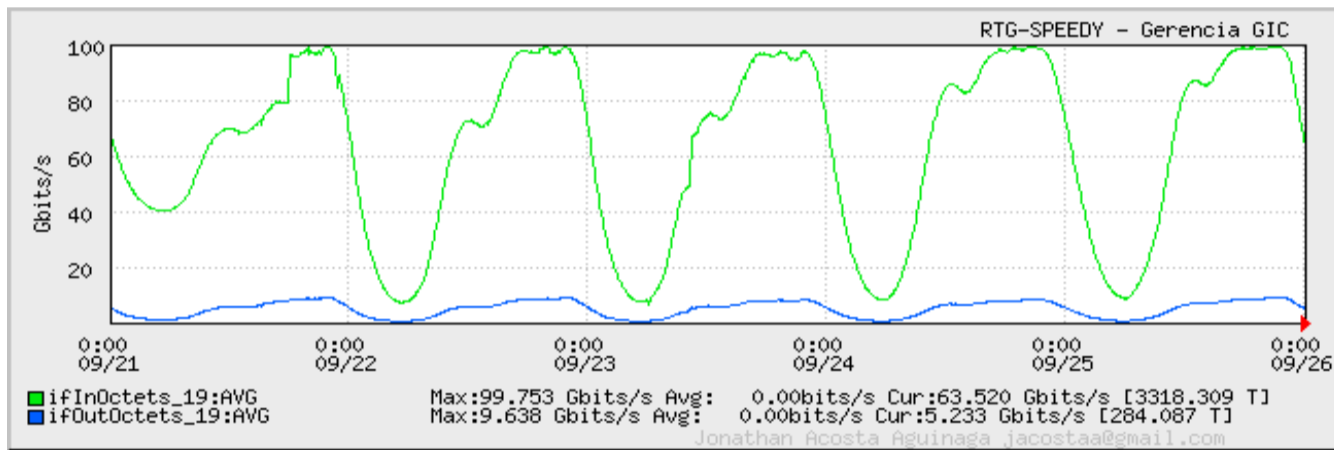

TOE

Speed:
 Period: 09/01/2011 00:00 - 09/05/2011 00:00

Speed:
 Period: 09/05/2011 00:00 - 09/12/2011 00:00

Speed:
 Period: 09/12/2011 00:00 - 09/19/2011 00:00

Speed:
Period: 09/19/2011 00:00 - 09/21/2011 00:00

Speed:
Period: 09/21/2011 00:00 - 09/26/2011 00:00

Speed:
Period: 09/26/2011 00:00 - 10/01/2011 00:00