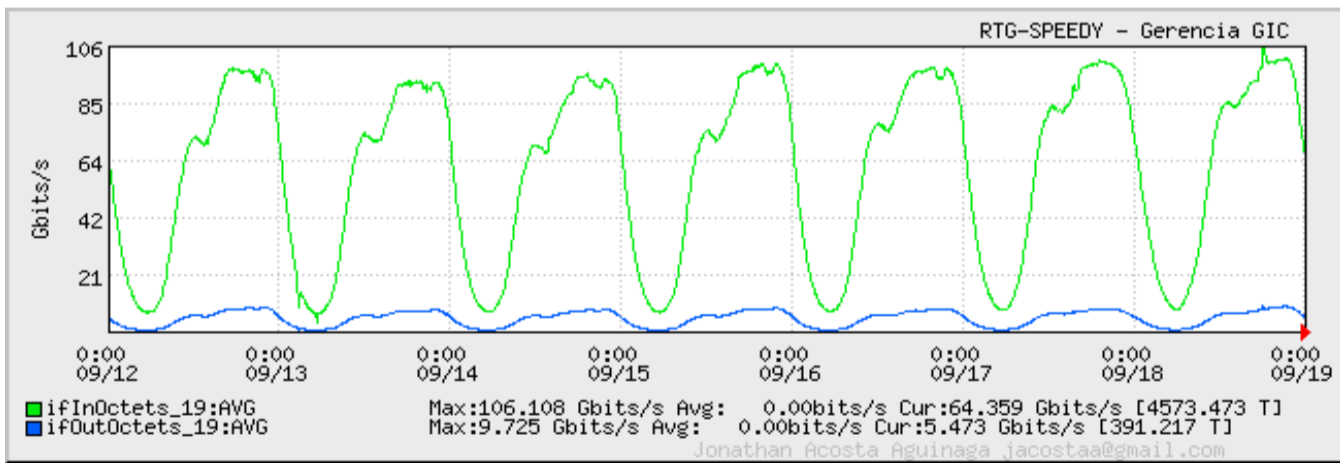

TOE

Speed:
 Period: 09/01/2011 00:00 - 09/05/2011 00:00

Speed:
 Period: 09/05/2011 00:00 - 09/12/2011 00:00

Speed:
 Period: 09/12/2011 00:00 - 09/19/2011 00:00

Speed:
Period: 09/19/2011 00:00 - 09/21/2011 00:00

Speed:
Period: 09/21/2011 00:00 - 09/26/2011 00:00

Speed:
Period: 09/26/2011 00:00 - 10/01/2011 00:00