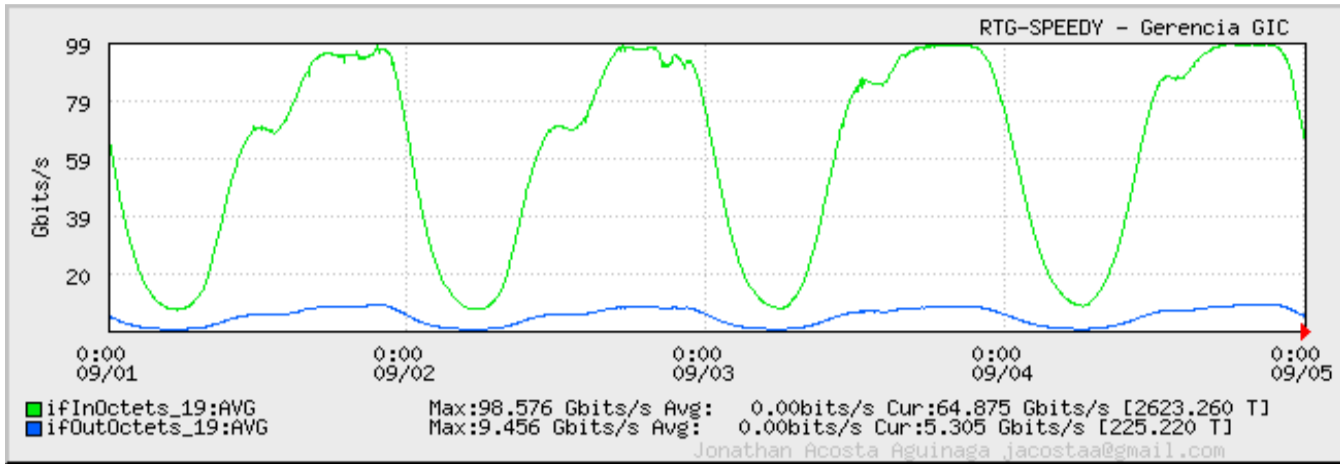

TOE

Speed:
 Period: 09/01/2011 00:00 - 09/05/2011 00:00

Speed:
 Period: 09/05/2011 00:00 - 09/12/2011 00:00

Speed:
 Period: 09/12/2011 00:00 - 09/19/2011 00:00

Speed:
Period: 09/19/2011 00:00 - 09/21/2011 00:00

Speed:
Period: 09/21/2011 00:00 - 09/26/2011 00:00

Speed:
Period: 09/26/2011 00:00 - 10/01/2011 00:00