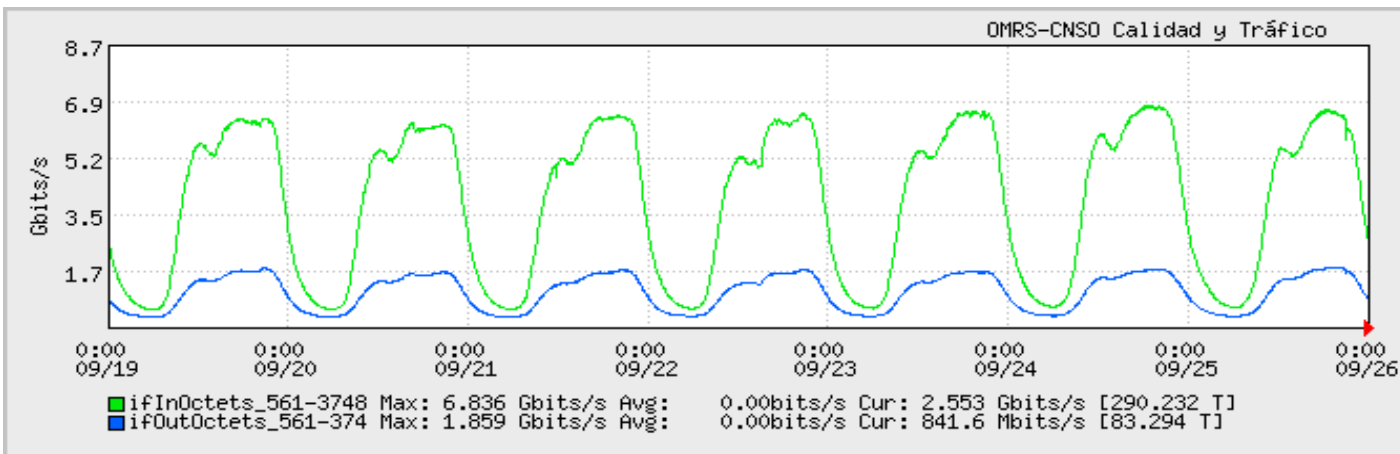

TOE: Enlaces Internacionales

Speed: 8680.000 Mbps
 Period: 09/01/2005 00:00 - 09/04/2005 00:00

Speed: 8680.000 Mbps
 Period: 05/05/2005 00:00 - 09/12/2005 00:00

Speed: 8680.000 Mbps
 Period: 09/12/2005 00:00 - 09/19/2005 00:00

Speed: 8680.000 Mbps
 Period: 09/19/2005 00:00 - 09/26/2005 00:00

Speed: 8680.000 Mbps
 Period: 09/26/2005 00:00 - 10/01/2005 00:00