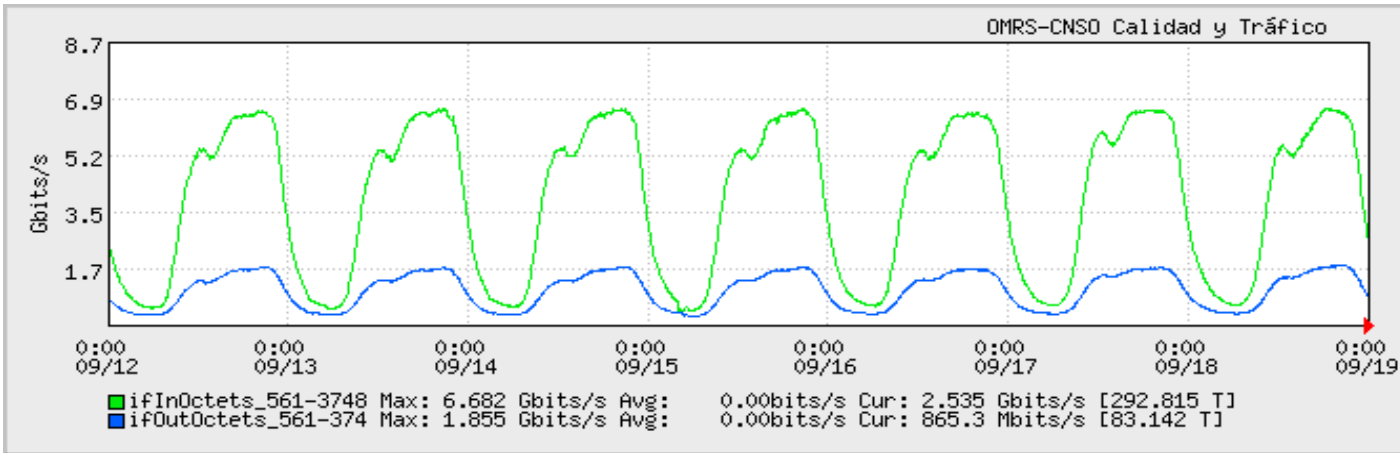

TOE: Enlaces Internacionales

Speed: 8680.000 Mbps
 Period: 09/01/2005 00:00 - 09/04/2005 00:00

Speed: 8680.000 Mbps
 Period: 05/05/2005 00:00 - 09/12/2005 00:00

Speed: 8680.000 Mbps
 Period: 09/12/2005 00:00 - 09/19/2005 00:00

Speed: 8680.000 Mbps
 Period: 09/19/2005 00:00 - 09/26/2005 00:00

Speed: 8680.000 Mbps
 Period: 09/26/2005 00:00 - 10/01/2005 00:00