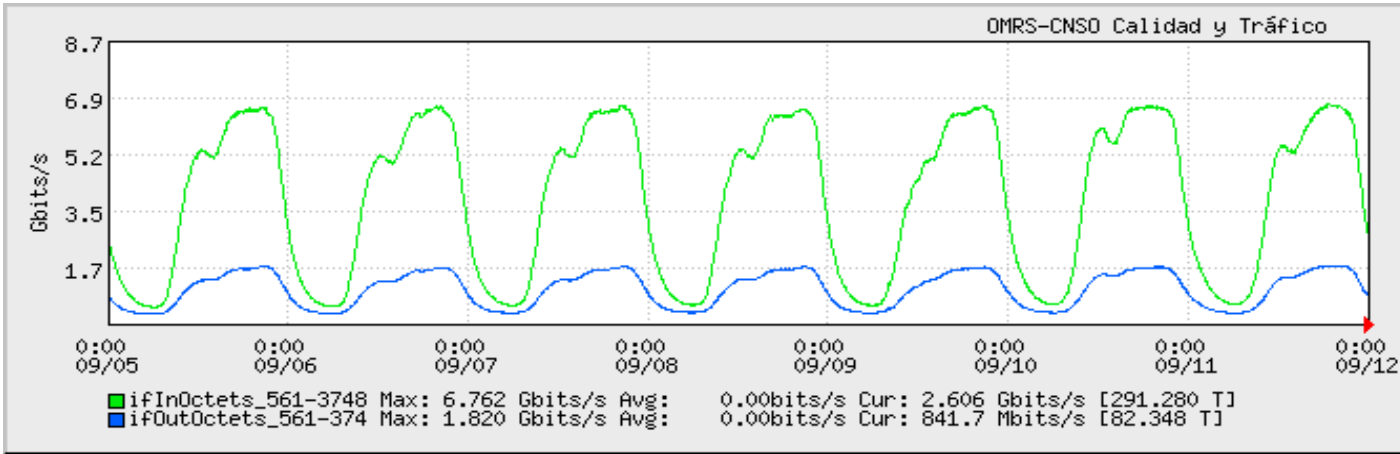

TOE: Enlaces Internacionales

Speed: 8680.000 Mbps
 Period: 09/01/2005 00:00 - 09/04/2005 00:00

Speed: 8680.000 Mbps
 Period: 05/05/2005 00:00 - 09/12/2005 00:00

Speed: 8680.000 Mbps
 Period: 09/12/2005 00:00 - 09/19/2005 00:00

Speed: 8680.000 Mbps
 Period: 09/19/2005 00:00 - 09/26/2005 00:00

Speed: 8680.000 Mbps
 Period: 09/26/2005 00:00 - 10/01/2005 00:00