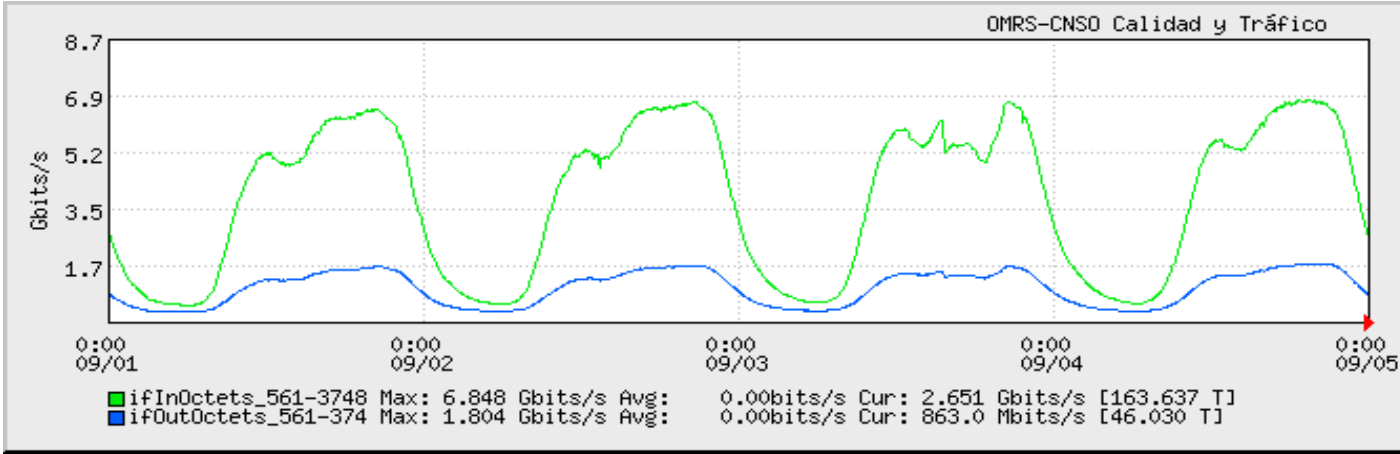

TOE: Enlaces Internacionales

Speed: 8680.000 Mbps
 Period: 09/01/2005 00:00 - 09/04/2005 00:00

Speed: 8680.000 Mbps
 Period: 05/05/2005 00:00 - 09/12/2005 00:00

Speed: 8680.000 Mbps
 Period: 09/12/2005 00:00 - 09/19/2005 00:00

Speed: 8680.000 Mbps
 Period: 09/19/2005 00:00 - 09/26/2005 00:00

Speed: 8680.000 Mbps
 Period: 09/26/2005 00:00 - 10/01/2005 00:00