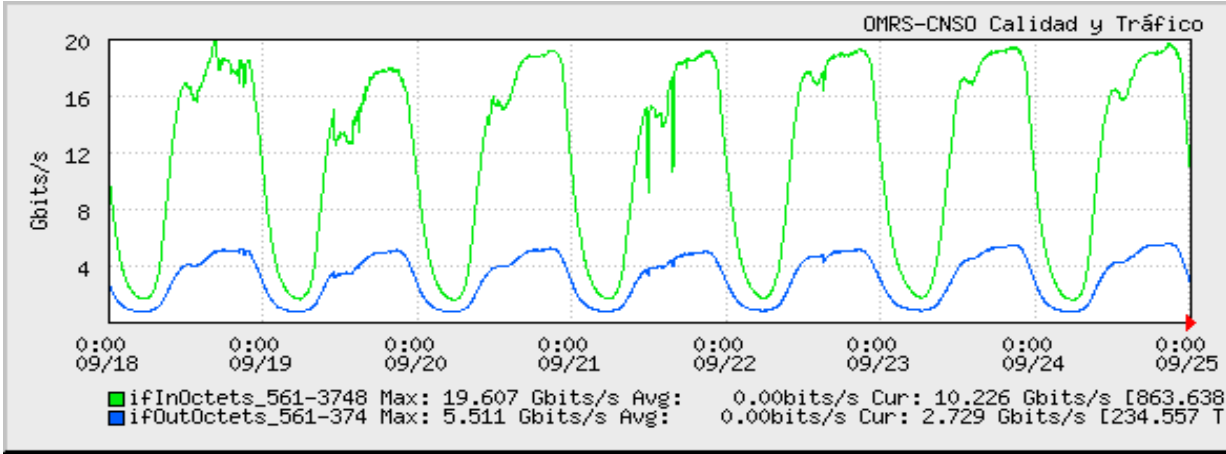

TOE: Enlaces Internacionales

Speed:

Period: 09/01/2007 00:00 - 09/04/2007 00:00

Speed:

Period: 09/04/2007 00:00 - 09/11/2007 00:00

Speed:

Period: 09/11/2007 00:00 - 09/18/2007 00:00

Speed:

Period: 09/18/2007 00:00 - 09/25/2007 00:00

Speed:

Period: 09/25/2007 00:00 - 10/01/2007 00:00