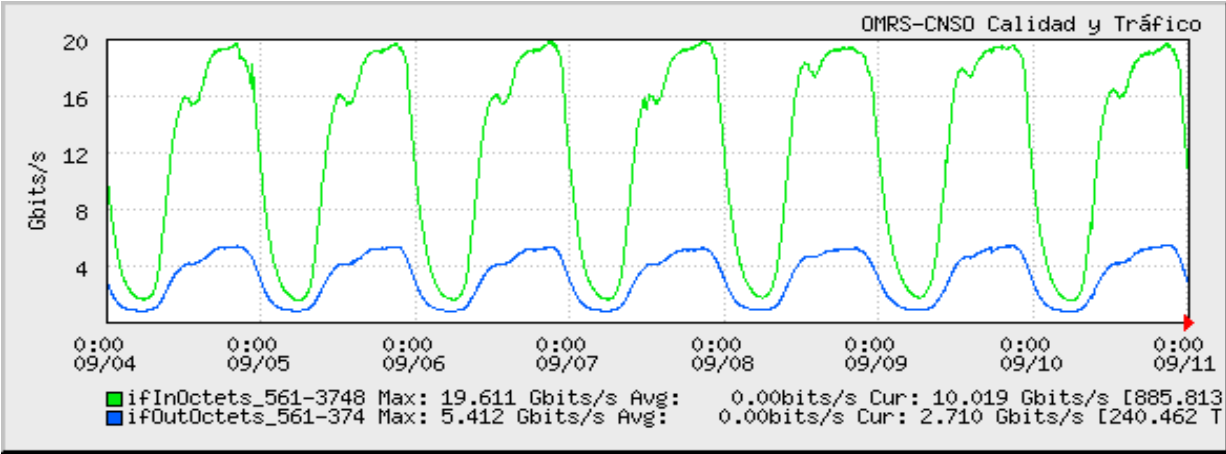

TOE: Enlaces Internacionales

Speed:

Period: 09/01/2007 00:00 - 09/04/2007 00:00

Speed:

Period: 09/04/2007 00:00 - 09/11/2007 00:00

Speed:

Period: 09/11/2007 00:00 - 09/18/2007 00:00

Speed:

Period: 09/18/2007 00:00 - 09/25/2007 00:00

Speed:

Period: 09/25/2007 00:00 - 10/01/2007 00:00