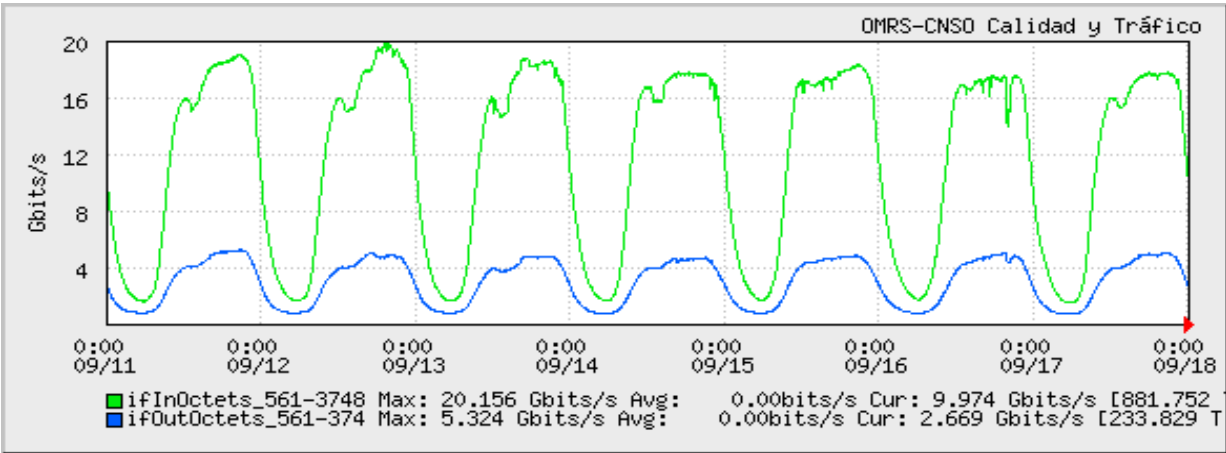

TOE: Enlaces Internacionales

Speed:

Period: 09/01/2007 00:00 - 09/04/2007 00:00

Speed:

Period: 09/04/2007 00:00 - 09/11/2007 00:00

Speed:

Period: 09/11/2007 00:00 - 09/18/2007 00:00

Speed:

Period: 09/18/2007 00:00 - 09/25/2007 00:00

Speed:

Period: 09/25/2007 00:00 - 10/01/2007 00:00