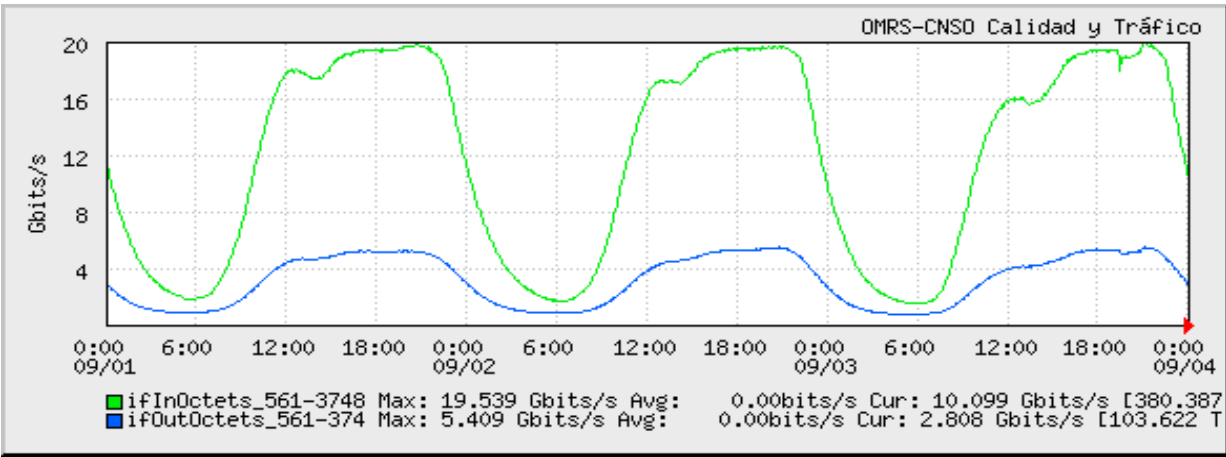

TOE: Enlaces Internacionales

Speed:

Period: 09/01/2007 00:00 - 09/04/2007 00:00

Speed:

Period: 09/04/2007 00:00 - 09/11/2007 00:00

Speed:

Period: 09/11/2007 00:00 - 09/18/2007 00:00

Speed:

Period: 09/18/2007 00:00 - 09/25/2007 00:00

Speed:

Period: 09/25/2007 00:00 - 10/01/2007 00:00