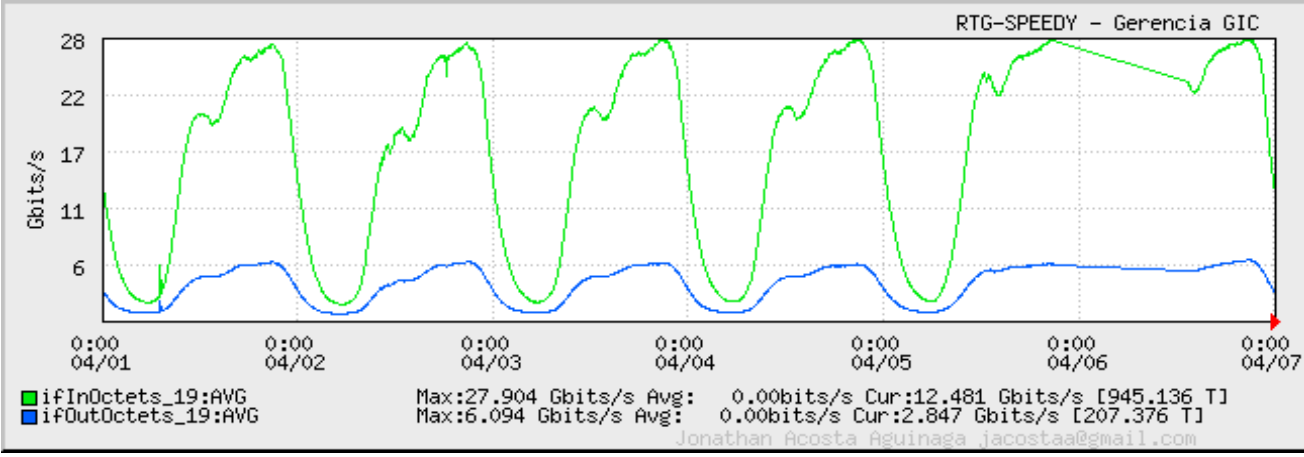

TOE: Enlaces Internacionales

Speed:

Period: 04/01/2008 00:00 - 04/07/2008 00:00

Speed:

Period: 04/07/2008 00:00 - 04/14/2008 00:00

Speed:

Period: 04/14/2008 00:00 - 04/21/2008 00:00

Speed:

Period: 04/21/2008 00:00 - 04/28/2008 00:00

Speed:

Period: 04/28/2008 00:00 - 05/01/2008 00:00