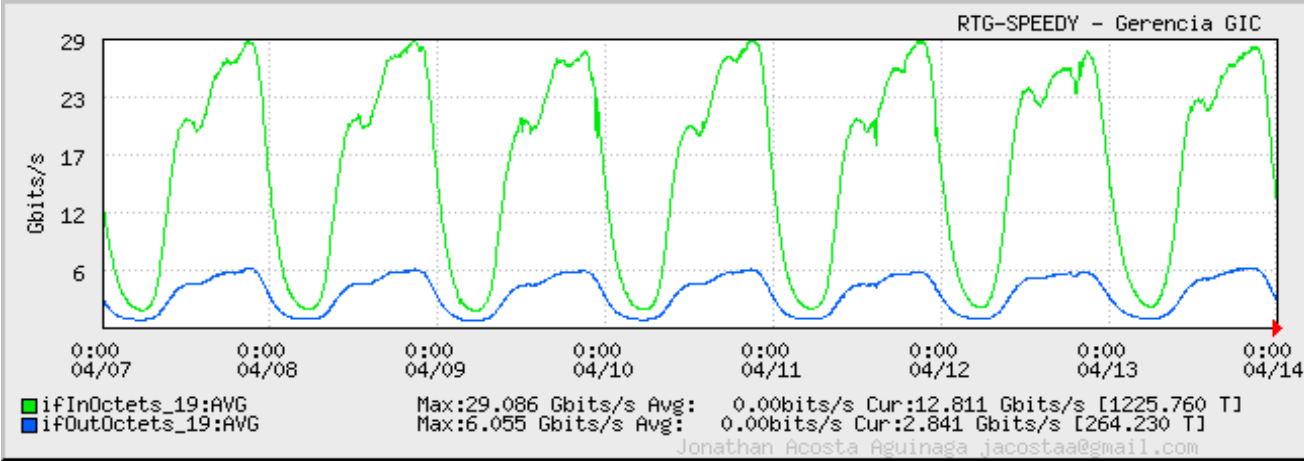

TOE: Enlaces Internacionales

Speed:

Period: 04/01/2008 00:00 - 04/07/2008 00:00

Speed:

Period: 04/07/2008 00:00 - 04/14/2008 00:00

Speed:

Period: 04/14/2008 00:00 - 04/21/2008 00:00

Speed:

Period: 04/21/2008 00:00 - 04/28/2008 00:00

Speed:

Period: 04/28/2008 00:00 - 05/01/2008 00:00