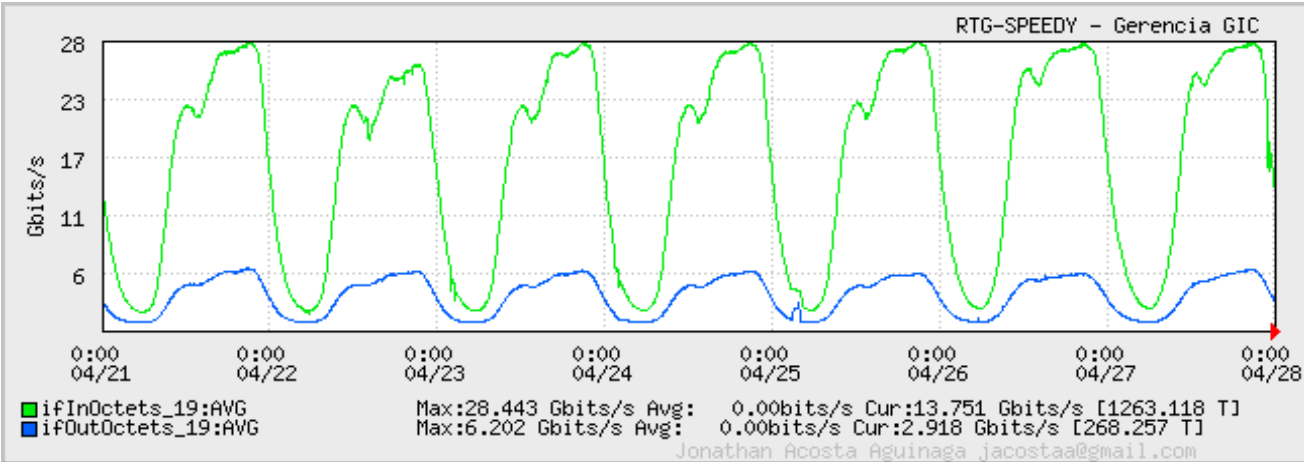

TOE: Enlaces Internacionales

Speed:

Period: 04/01/2008 00:00 - 04/07/2008 00:00

Speed:

Period: 04/07/2008 00:00 - 04/14/2008 00:00

Speed:

Period: 04/14/2008 00:00 - 04/21/2008 00:00

Speed:

Period: 04/21/2008 00:00 - 04/28/2008 00:00

Speed:

Period: 04/28/2008 00:00 - 05/01/2008 00:00