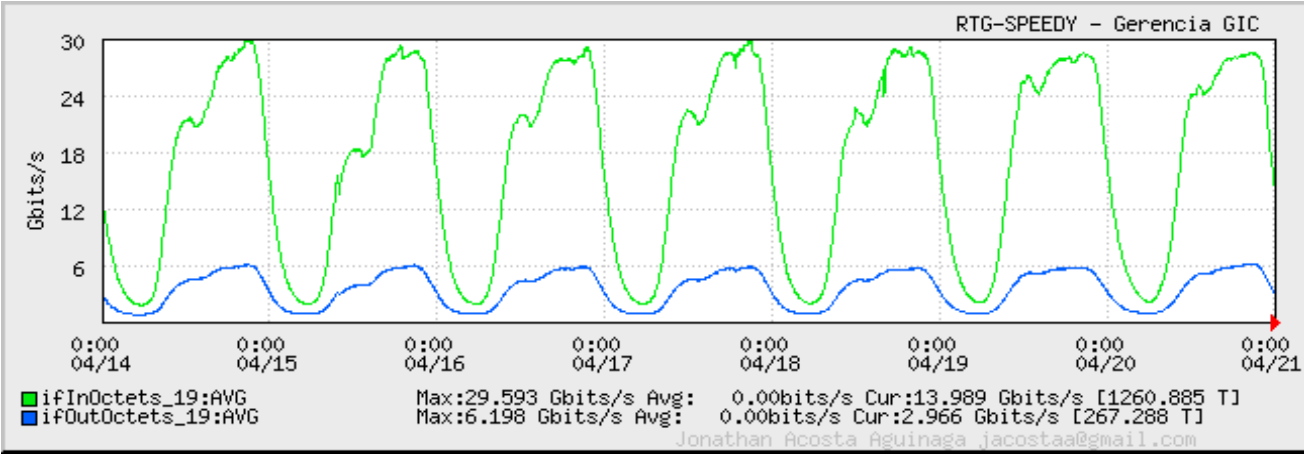

TOE: Enlaces Internacionales

Speed:

Period: 04/01/2008 00:00 - 04/07/2008 00:00

Speed:

Period: 04/07/2008 00:00 - 04/14/2008 00:00

Speed:

Period: 04/14/2008 00:00 - 04/21/2008 00:00

Speed:

Period: 04/21/2008 00:00 - 04/28/2008 00:00

Speed:

Period: 04/28/2008 00:00 - 05/01/2008 00:00