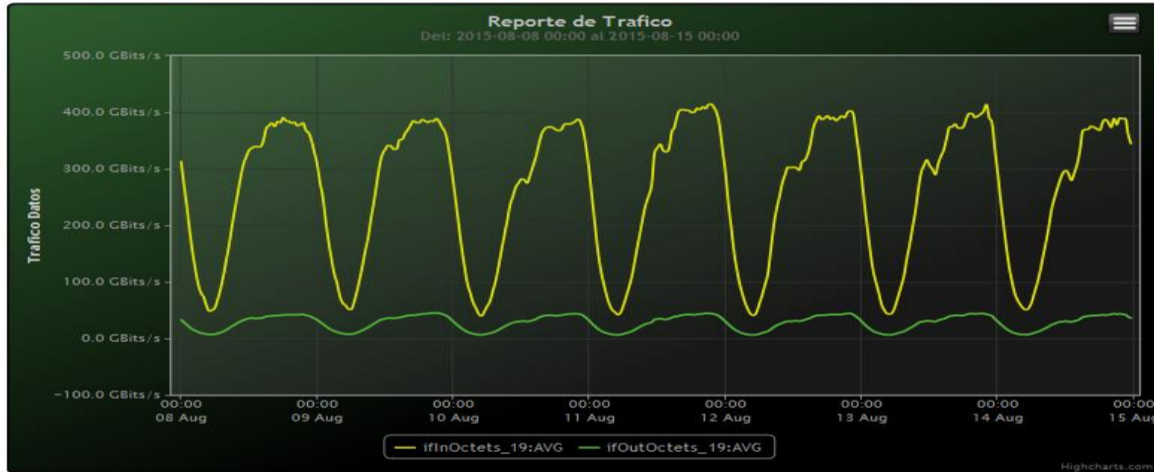

TOE: Enlaces Internacionales

Speed:

Period : 08/01/2015 00:00 - 08/08/2015 00:00

SUMA:	ENTRADA	SALIDA
Minimo (Mbits/s):	43068.65	6218.69
Maximo (Mbits/s):	434921.64	46843.85
Promedio (Mbits/s):	272941.87	28896.75
Carga (Mbyte):	69516132.78	7565406.82

Speed:

Period : 08/08/2015 00:00 - 08/15/2015 00:00

SUMA:	ENTRADA	SALIDA
Minimo (Mbits/s):	39858.58	6207.4
Maximo (Mbits/s):	414165.65	44964.37
Promedio (Mbits/s):	259480.66	28044.62
Carga (Mbyte):	68313079.9	7511264.33

Speed:

Period : 08/15/2015 00:00 - 08/22/2015 00:00

SUMA:	ENTRADA	SALIDA
Minimo (Mbits/s):	39840.02	6149.77
Maximo (Mbits/s):	445538.42	49331.44
Promedio (Mbits/s):	259906.05	28448.49
Carga (Mbyte):	73280482.53	7767533.65

Speed:

Period : 08/22/2015 00:00 - 08/29/2015 00:00

SUMA:	ENTRADA	SALIDA
Minimo (Mbits/s):	39743.61	6106.54
Maximo (Mbits/s):	449750.39	47607.1
Promedio (Mbits/s):	263668.13	28598.12
Carga (Mbyte):	70741536.97	7974080.75