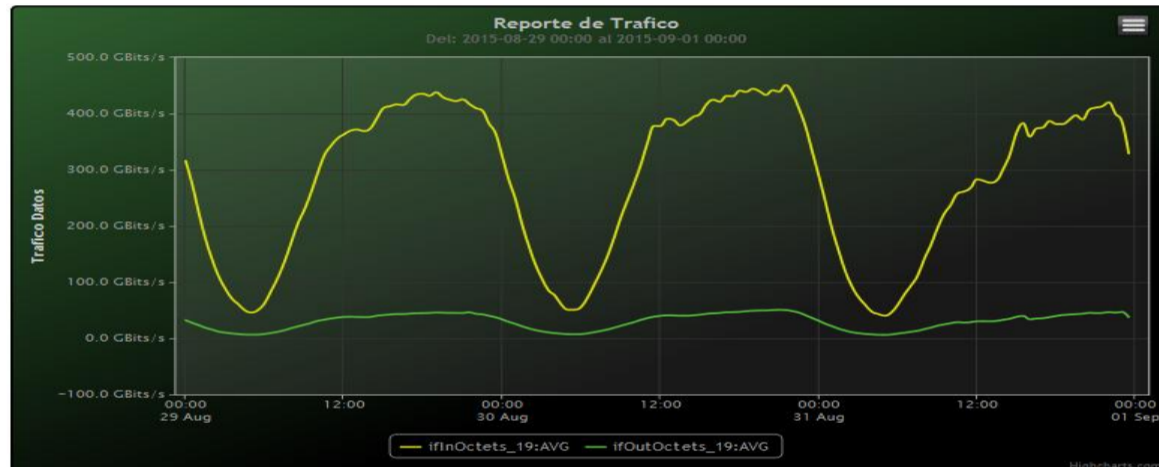

Speed:

Period : 08/22/2015 00:00 - 08/29/2015 00:00

SUMA:	ENTRADA	SALIDA
Minimo (Mbits/s):	39743.61	6106.54
Maximo (Mbits/s):	449750.39	47607.1
Promedio (Mbits/s):	263668.13	28598.12
Carga (Mbyte):	70741536.97	7974080.75

Speed:

Period : 08/29/2015 00:00 - 09/01/2015 00:00

SUMA:	ENTRADA	SALIDA
Minimo (Mbits/s):	40383	6398.38
Maximo (Mbits/s):	451211.8	50906.37
Promedio (Mbits/s):	279984.27	30333.86
Carga (Mbyte):	74767997.65	8520649.76