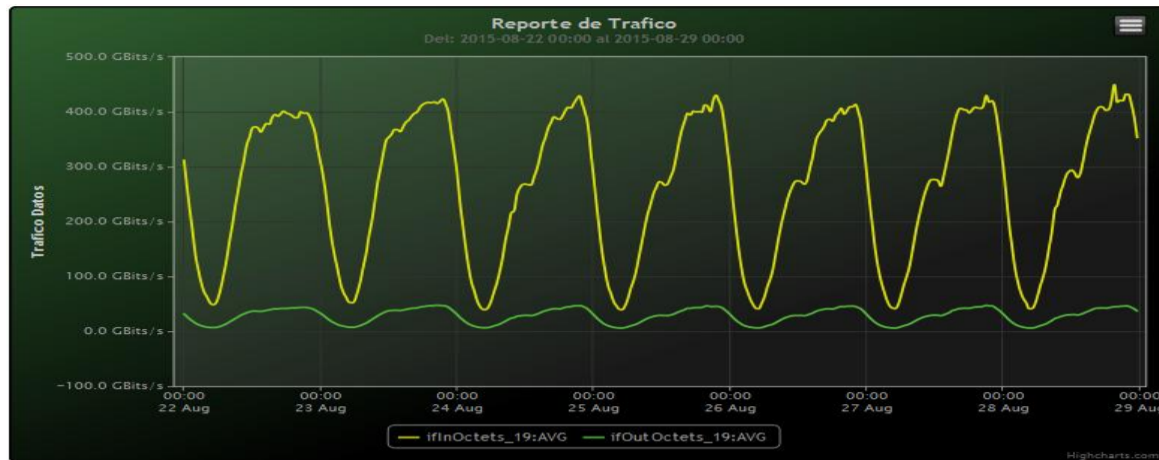

Speed:

Period : 08/15/2015 00:00 - 08/22/2015 00:00

SUMA:	ENTRADA	SALIDA
Minimo (Mbits/s):	39840.02	6149.77
Maximo (Mbits/s):	445538.42	49331.44
Promedio (Mbits/s):	259906.05	28448.49
Carga (Mbyte):	73280482.53	7767533.65

Speed:

Period : 08/22/2015 00:00 - 08/29/2015 00:00

SUMA:	ENTRADA	SALIDA
Minimo (Mbits/s):	39743.61	6106.54
Maximo (Mbits/s):	449750.39	47607.1
Promedio (Mbits/s):	263668.13	28598.12
Carga (Mbyte):	70741536.97	7974080.75