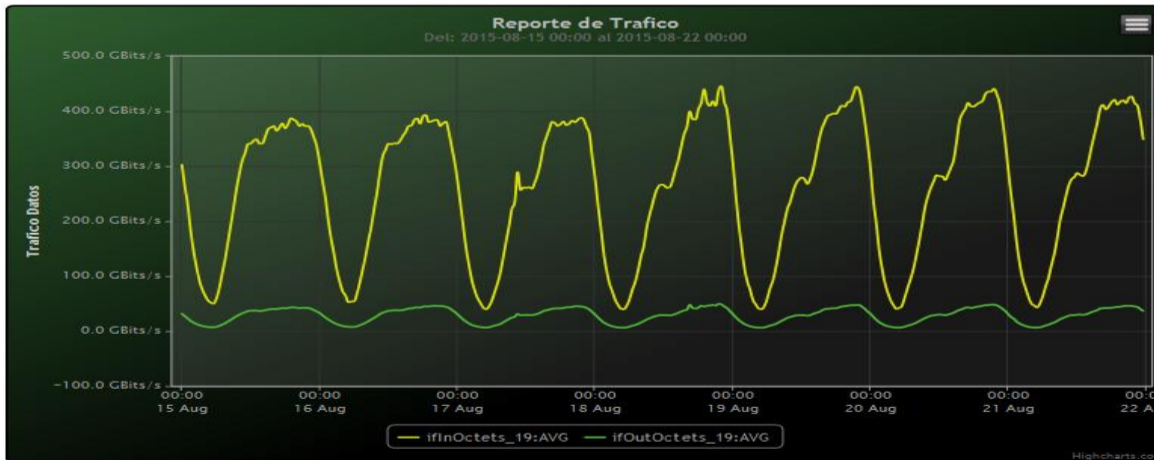

Speed:

Period : 08/08/2015 00:00 - 08/15/2015 00:00

SUMA:	ENTRADA	SALIDA
Minimo (Mbits/s):	39858.58	6207.4
Maximo (Mbits/s):	414165.65	44964.37
Promedio (Mbits/s):	259480.66	28044.62
Carga (Mbyte):	68313079.9	7511264.33

Speed:

Period : 08/15/2015 00:00 - 08/22/2015 00:00

SUMA:	ENTRADA	SALIDA
Minimo (Mbits/s):	39840.02	6149.77
Maximo (Mbits/s):	445538.42	49331.44
Promedio (Mbits/s):	259906.05	28448.49
Carga (Mbyte):	73280482.53	7767533.65