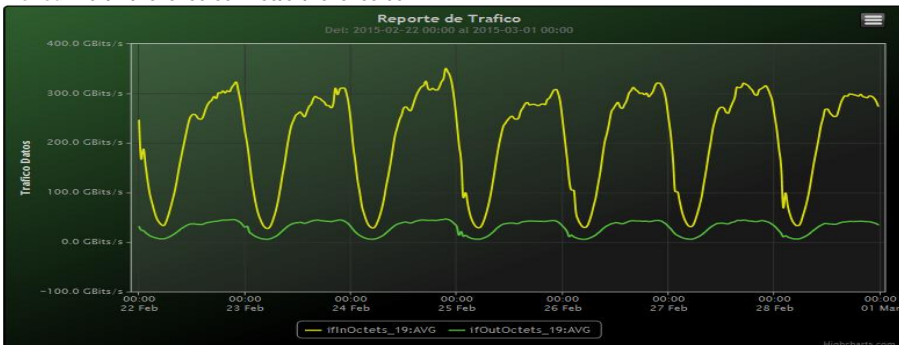

Speed:

Period: 02/15/2015 00:00 - 02/22/2015 00:00

SUMA:	ENTRADA	SALIDA
Minimo (Mbits/s):	28350.23	5920.26
Maximo (Mbits/s):	337968.08	47557.42
Promedio (Mbits/s):	204898.18	30026.47

Carga (Mbyte): 55823678.3 7875961.73

Speed:

Period : 02/22/2015 00:00 - 03/01/2015 00:00

SUMA:	ENTRADA	SALIDA
Minimo (Mbits/s):	27438.15	5825.41
Maximo (Mbits/s):	350532.17	46827.02
Promedio (Mbits/s):	207045.94	29822.4
Carga (Mbyte):	56272158.5	7745766.51