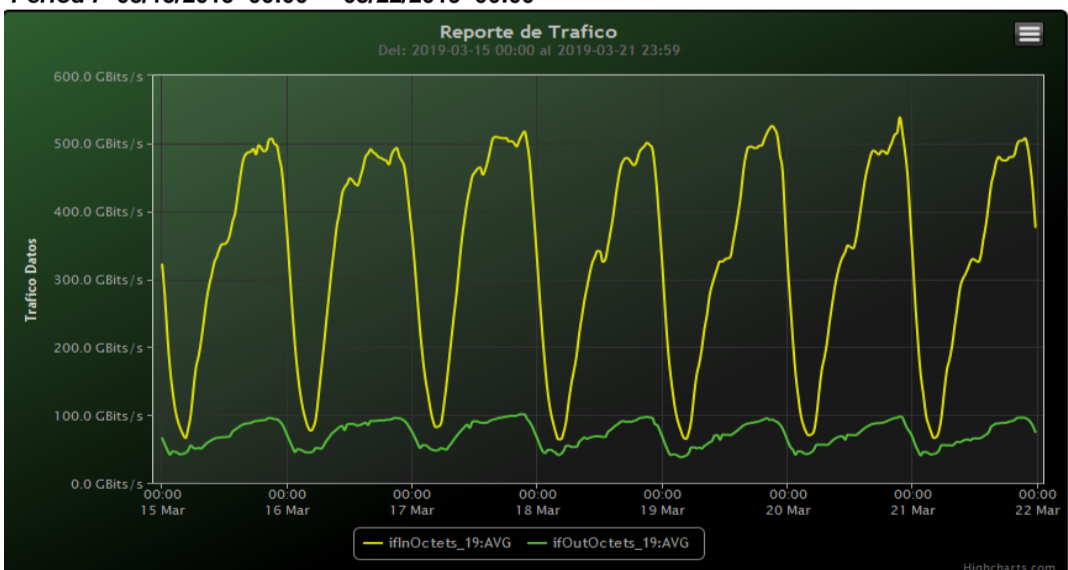

TOE: Enlaces Internacionales

Speed:

Period : 03/01/2019 00:00 - 03/08/2019 00:00

SUMA:	ENTRADA	SALIDA
Minimo (Mbits/s):	71306.26	38090.07
Maximo (Mbits/s):	571226.41	99876.95
Promedio (Mbits/s):	372234.95	72997.81
Carga (Mbyte):	95036417.71	16717878.73

Speed:

Period : 03/08/2019 00:00 - 03/15/2019 00:00

SUMA:	ENTRADA	SALIDA
Minimo (Mbits/s):	65407.66	37547.51
Maximo (Mbits/s):	501536.24	108428.3
Promedio (Mbits/s):	329098.3	71830.91
Carga (Mbyte):	83728283.21	17875171.05

Speed:

Period : 03/15/2019 00:00 - 03/22/2019 00:00

SUMA:	ENTRADA	SALIDA
Minimo (Mbits/s):	64103.57	37743.45
Maximo (Mbits/s):	538118.74	101054.49
Promedio (Mbits/s):	332360.51	71499.15
Carga (Mbyte):	88038744.38	16913001.11

Speed:

Period : 03/22/2019 00:00 - 03/28/2019 00:00

SUMA:	ENTRADA	SALIDA
Minimo (Mbits/s):	58365.82	36830.92
Maximo (Mbits/s):	559216.8	103933.83
Promedio (Mbits/s):	349588.28	72689.27
Carga (Mbyte):	93164222.66	17433661.68