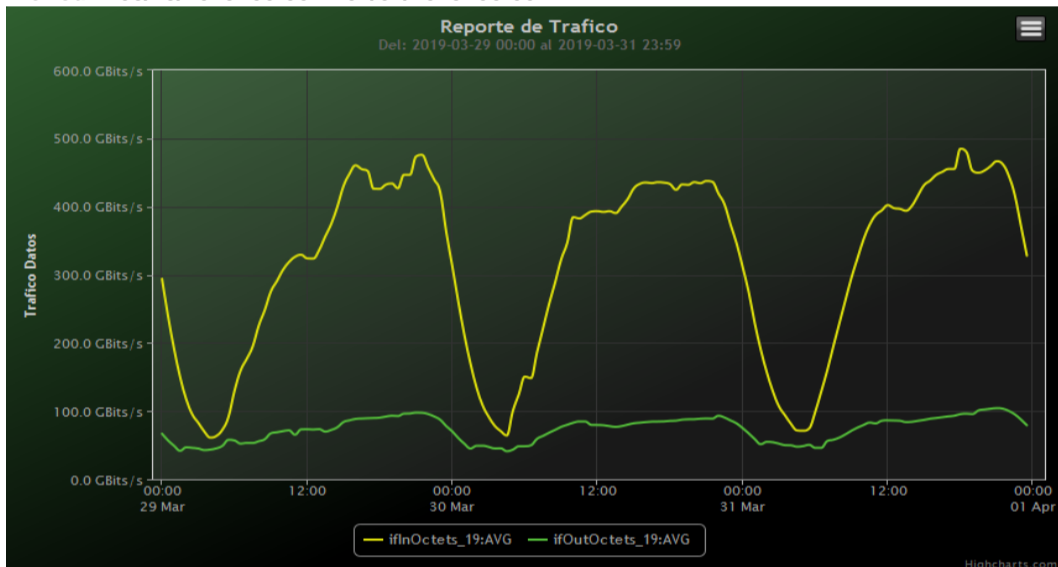

Speed:

Period : 03/15/2019 00:00 - 03/22/2019 00:00

SUMA:	ENTRADA	SALIDA
Minimo (Mbits/s):	64103.57	37743.45
Maximo (Mbits/s):	538118.74	101054.49
Promedio (Mbits/s):	332360.51	71499.15
Carga (Mbyte):	88038744.38	16913001.11

Speed:

Period : 03/22/2019 00:00 - 03/28/2019 00:00

SUMA:	ENTRADA	SALIDA
Minimo (Mbits/s):	58365.82	36830.92
Maximo (Mbits/s):	559216.8	103933.83
Promedio (Mbits/s):	349588.28	72689.27
Carga (Mbyte):	93164222.66	17433661.68

Speed:

Period : 03/29/2019 00:00 - 04/01/2019 00:00

SUMA:	ENTRADA	SALIDA
Minimo (Mbits/s):	61067.55	41163.22
Maximo (Mbits/s):	484707.1	104362.15
Promedio (Mbits/s):	312967.35	73467.61
Carga (Mbyte):	78634920.3	17524609.63