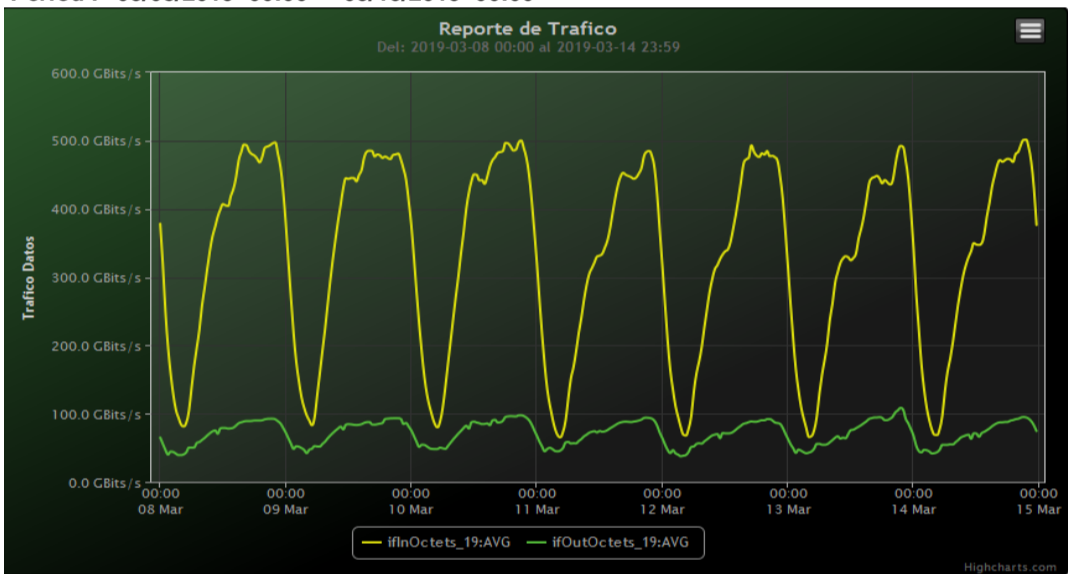

TOE: Enlaces Internacionales

Speed:

Period : 03/01/2019 00:00 - 03/08/2019 00:00

SUMA:	ENTRADA	SALIDA
Minimo (Mbits/s):	71306.26	38090.07
Maximo (Mbits/s):	571226.41	99876.95
Promedio (Mbits/s):	372234.95	72997.81
Carga (Mbyte):	95036417.71	16717878.73

Speed:

Period : 03/08/2019 00:00 - 03/15/2019 00:00

SUMA:	ENTRADA	SALIDA
Minimo (Mbits/s):	65407.66	37547.51
Maximo (Mbits/s):	501536.24	108428.3
Promedio (Mbits/s):	329098.3	71830.91
Carga (Mbyte):	83728283.21	17875171.05

Speed:

Period : 03/15/2019 00:00 - 03/22/2019 00:00

SUMA:	ENTRADA	SALIDA
Minimo (Mbits/s):	64103.57	37743.45
Maximo (Mbits/s):	538118.74	101054.49
Promedio (Mbits/s):	332360.51	71499.15
Carga (Mbyte):	88038744.38	16913001.11

Speed:

Period : 03/22/2019 00:00 - 03/28/2019 00:00

SUMA:	ENTRADA	SALIDA
Minimo (Mbits/s):	58365.82	36830.92
Maximo (Mbits/s):	559216.8	103933.83
Promedio (Mbits/s):	349588.28	72689.27
Carga (Mbyte):	93164222.66	17433661.68