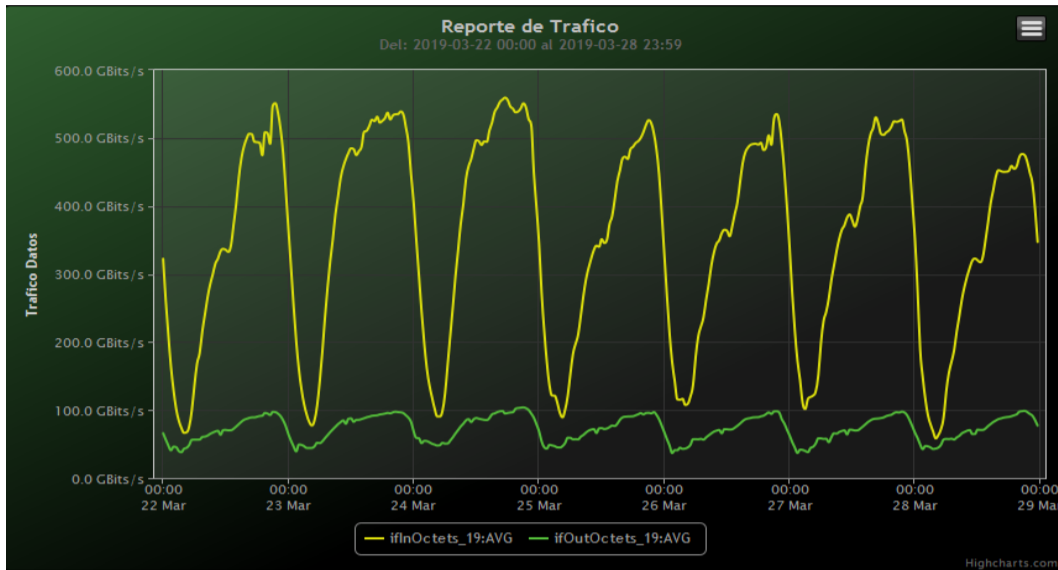

Speed:

Period : 03/15/2019 00:00 - 03/22/2019 00:00

SUMA:	ENTRADA	SALIDA
Minimo (Mbits/s):	64103.57	37743.45
Maximo (Mbits/s):	538118.74	101054.49
Promedio (Mbits/s):	332360.51	71499.15
Carga (Mbyte):	88038744.38	16913001.11

Speed:

Period : 03/22/2019 00:00 - 03/28/2019 00:00

SUMA:	ENTRADA	SALIDA
Minimo (Mbits/s):	58365.82	36830.92
Maximo (Mbits/s):	559216.8	103933.83
Promedio (Mbits/s):	349588.28	72689.27
Carga (Mbyte):	93164222.66	17433661.68