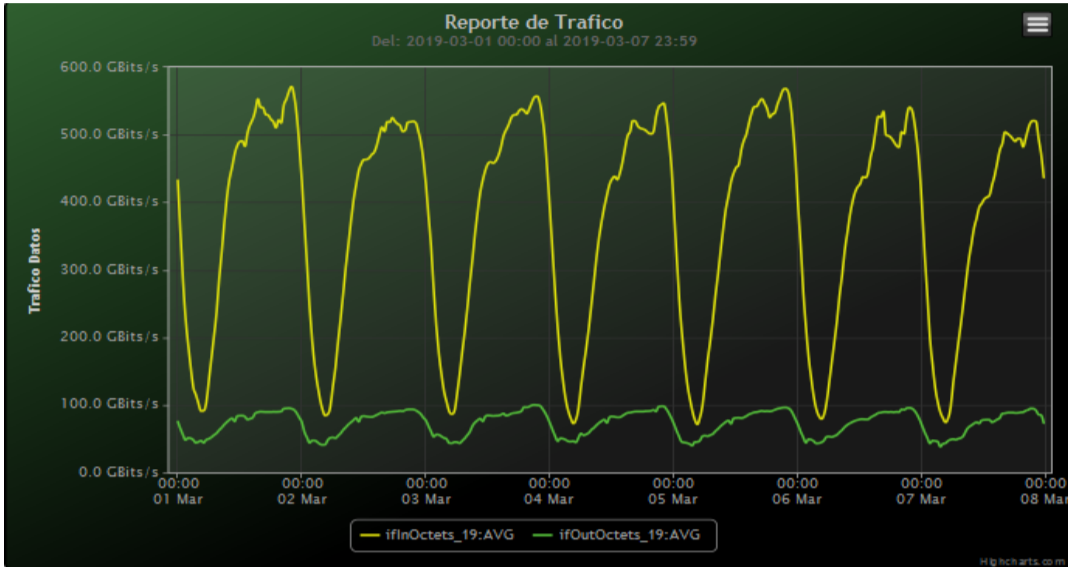

TOE: Enlaces Internacionales

Speed:

Period : 03/01/2019 00:00 - 03/08/2019 00:00

SUMA:	ENTRADA	SALIDA
Minimo (Mbits/s):	71306.26	38090.07
Maximo (Mbits/s):	571226.41	99876.95
Promedio (Mbits/s):	372234.95	72997.81
Carga (Mbyte):	95036417.71	16717878.73

Speed:

Period : 03/08/2019 00:00 - 03/15/2019 00:00

SUMA:	ENTRADA	SALIDA
Minimo (Mbits/s):	65407.66	37547.51
Maximo (Mbits/s):	501536.24	108428.3
Promedio (Mbits/s):	329098.3	71830.91
Carga (Mbyte):	83728283.21	17875171.05

Speed:

Period : 03/15/2019 00:00 - 03/22/2019 00:00

SUMA:	ENTRADA	SALIDA
Minimo (Mbits/s):	64103.57	37743.45
Maximo (Mbits/s):	538118.74	101054.49
Promedio (Mbits/s):	332360.51	71499.15
Carga (Mbyte):	88038744.38	16913001.11

Speed:

Period : 03/22/2019 00:00 - 03/28/2019 00:00

SUMA:	ENTRADA	SALIDA
Minimo (Mbits/s):	58365.82	36830.92
Maximo (Mbits/s):	559216.8	103933.83
Promedio (Mbits/s):	349588.28	72689.27
Carga (Mbyte):	93164222.66	17433661.68