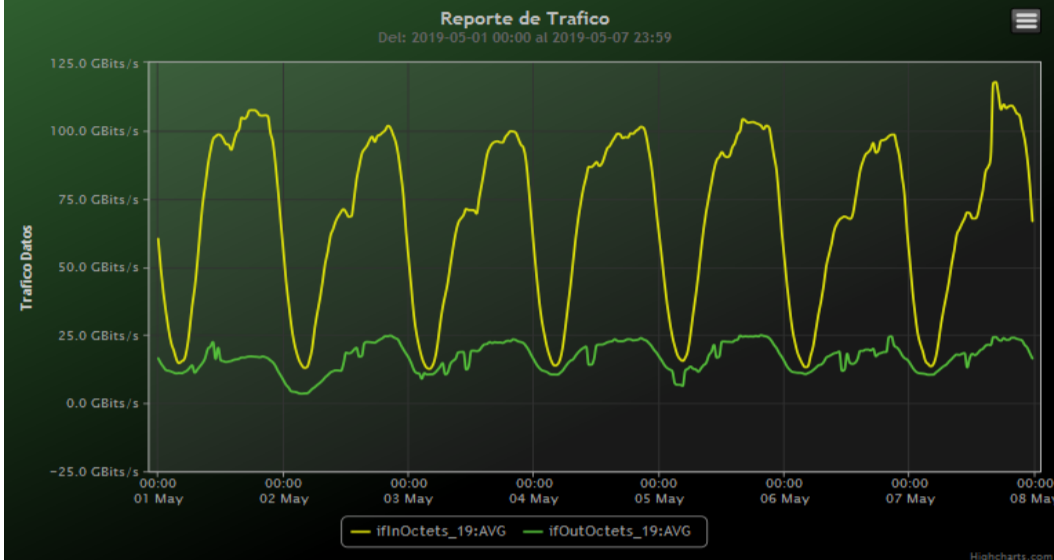

TOE: Enlaces Internacionales

Speed:

Period : 05/01/2019 00:00 - 05/08/2019 00:00

SUMA:	ENTRADA	SALIDA
Minimo (Mbits/s):	12833.32	3483.54
Maximo (Mbits/s):	117785.63	24971.88
Promedio (Mbits/s):	87470.05	16746.05
Carga (Mbyte):	19147001.93	4135177.48

Speed:

Period : 05/08/2019 00:00 - 05/15/2019 00:00

SUMA:	ENTRADA	SALIDA
Minimo (Mbits/s):	12795.57	5731.51
Maximo (Mbits/s):	104261.33	24225.72
Promedio (Mbits/s):	64753.18	17120.74
Carga (Mbyte):	16998100.98	3978698.2

Speed:

Period : 05/15/2019 00:00 - 05/22/2019 00:00

SUMA:	ENTRADA	SALIDA
Minimo (Mbits/s):	11926.71	3892.03
Maximo (Mbits/s):	103222.78	33069.91
Promedio (Mbits/s):	60468.64	15577.38
Carga (Mbyte):	17088972.9	4368133.3

Speed:

Period : 05/22/2019 00:00 - 05/28/2019 00:00

SUMA:	ENTRADA	SALIDA
Minimo (Mbits/s):	11634.8	5126.79
Maximo (Mbits/s):	98750.95	20770.96
Promedio (Mbits/s):	56966.65	14408.95
Carga (Mbyte):	15888199.42	3492586.65