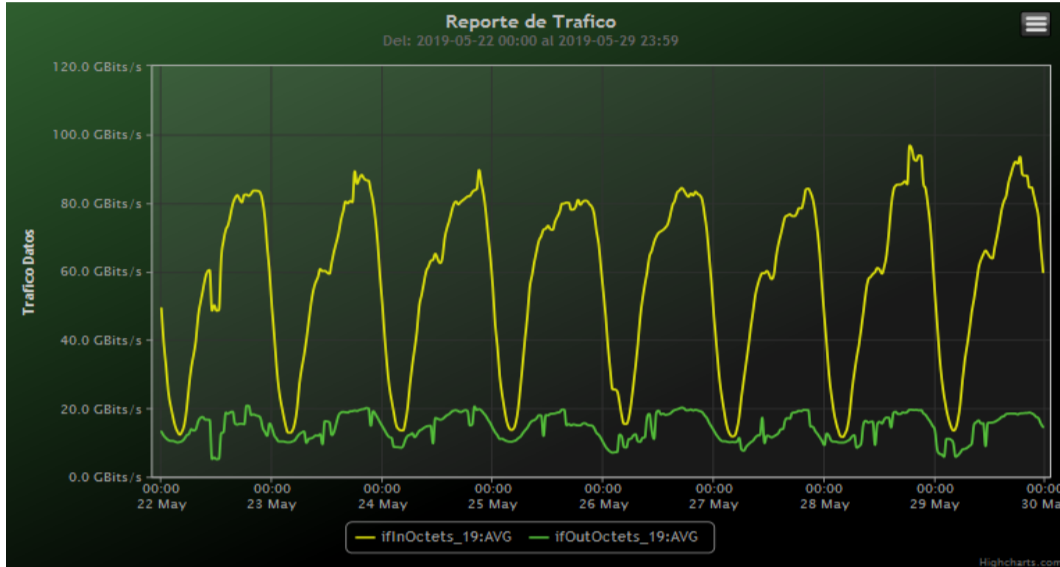

Speed:

Period : 05/15/2019 00:00 - 05/22/2019 00:00

SUMA:	ENTRADA	SALIDA
Minimo (Mbits/s):	11926.71	3892.03
Maximo (Mbits/s):	103222.78	33069.91
Promedio (Mbits/s):	60468.64	15577.38
Carga (Mbyte):	17088972.9	4368133.3

Speed:

Period : 05/22/2019 00:00 - 05/28/2019 00:00

SUMA:	ENTRADA	SALIDA
Minimo (Mbits/s):	11634.8	5126.79
Maximo (Mbits/s):	98750.95	20770.96
Promedio (Mbits/s):	56966.65	14408.95
Carga (Mbyte):	15888199.42	3492586.65

Speed:

Period : 05/29/2019 00:00 - 06/01/2019 00:00

SUMA:	ENTRADA	SALIDA
Minimo (Mbits/s):	11823.80	5829.4
Maximo (Mbits/s):	93491.61	18762.84
Promedio (Mbits/s):	57725.12	13408.33
Carga (Mbyte):	15320694.61	3128625.35