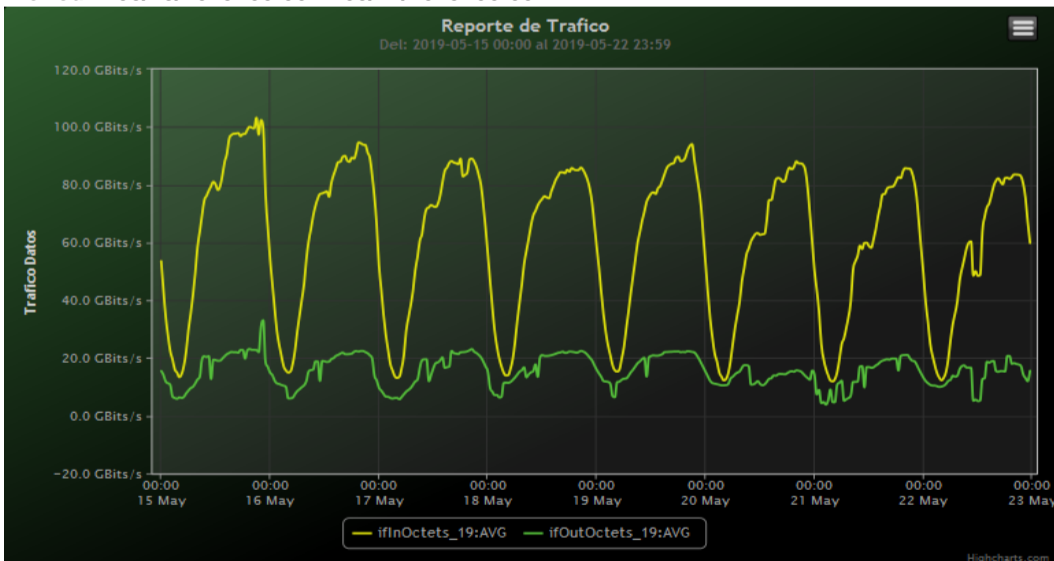

TOE: Enlaces Internacionales

Speed:

Period : 05/01/2019 00:00 - 05/08/2019 00:00

SUMA:	ENTRADA	SALIDA
Minimo (Mbits/s):	12833.32	3483.54
Maximo (Mbits/s):	117785.63	24971.88
Promedio (Mbits/s):	87470.05	16746.05
Carga (Mbyte):	19147001.93	4135177.48

Speed:

Period : 05/08/2019 00:00 - 05/15/2019 00:00

SUMA:	ENTRADA	SALIDA
Minimo (Mbits/s):	12795.57	5731.51
Maximo (Mbits/s):	104261.33	24225.72
Promedio (Mbits/s):	64753.18	17120.74
Carga (Mbyte):	16998100.98	3978698.2

Speed:

Period : 05/15/2019 00:00 - 05/22/2019 00:00

SUMA:	ENTRADA	SALIDA
Minimo (Mbits/s):	11926.71	3892.03
Maximo (Mbits/s):	103222.78	33069.91
Promedio (Mbits/s):	60468.64	15577.38
Carga (Mbyte):	17088972.9	4368133.3

Speed:

Period : 05/22/2019 00:00 - 05/28/2019 00:00

SUMA:	ENTRADA	SALIDA
Minimo (Mbits/s):	11634.8	5126.79
Maximo (Mbits/s):	98750.95	20770.96
Promedio (Mbits/s):	56966.65	14408.95
Carga (Mbyte):	15888199.42	3492586.65