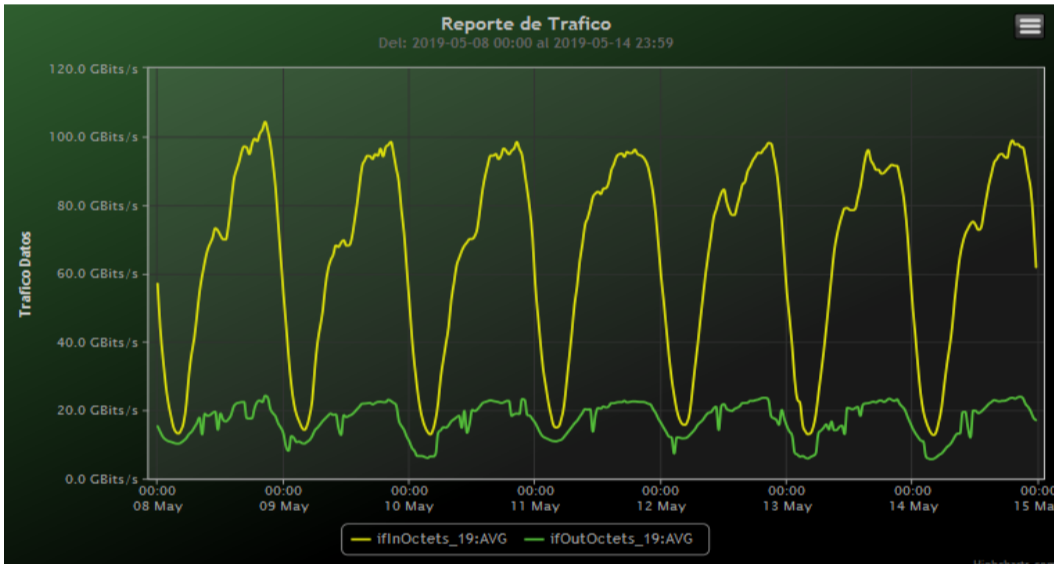

TOE: Enlaces Internacionales

Speed:

Period : 05/01/2019 00:00 - 05/08/2019 00:00

SUMA:	ENTRADA	SALIDA
Minimo (Mbits/s):	12833.32	3483.54
Maximo (Mbits/s):	117785.63	24971.88
Promedio (Mbits/s):	87470.05	16746.05
Carga (Mbyte):	19147001.93	4135177.48

Speed:

Period : 05/08/2019 00:00 - 05/15/2019 00:00

SUMA:	ENTRADA	SALIDA
Minimo (Mbits/s):	12795.57	5731.51
Maximo (Mbits/s):	104261.33	24225.72
Promedio (Mbits/s):	64753.18	17120.74
Carga (Mbyte):	16998100.98	3978698.2

Speed:

Period : 05/15/2019 00:00 - 05/22/2019 00:00

SUMA:	ENTRADA	SALIDA
Minimo (Mbits/s):	11926.71	3892.03
Maximo (Mbits/s):	103222.78	33069.91
Promedio (Mbits/s):	60468.64	15577.38
Carga (Mbyte):	17088972.9	4368133.3

Speed:

Period : 05/22/2019 00:00 - 05/28/2019 00:00

SUMA:	ENTRADA	SALIDA
Minimo (Mbits/s):	11634.8	5126.79
Maximo (Mbits/s):	98750.95	20770.96
Promedio (Mbits/s):	56966.65	14408.95
Carga (Mbyte):	15888199.42	3492586.65