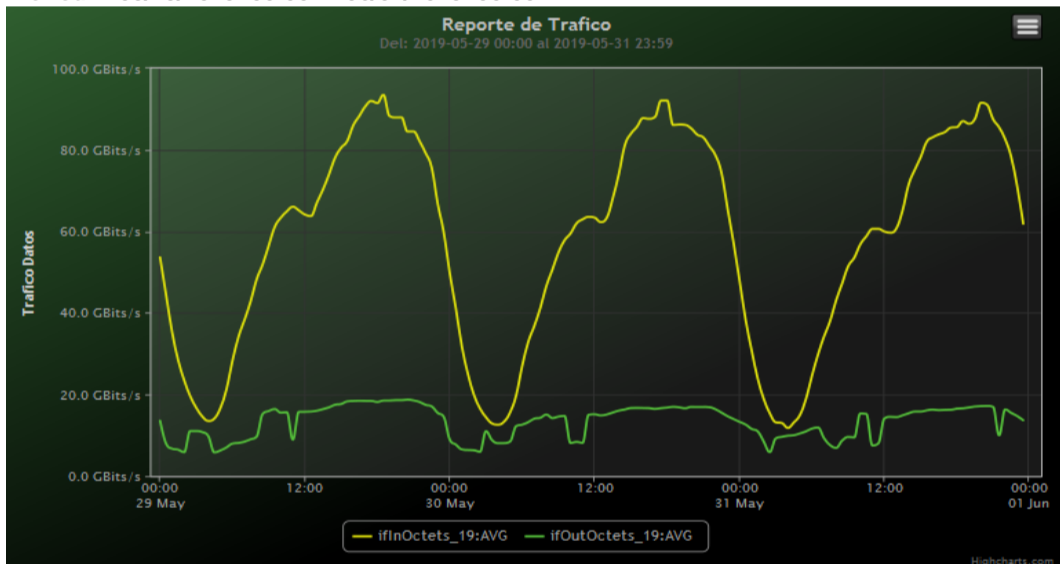

Speed:

Period : 05/15/2019 00:00 - 05/22/2019 00:00

SUMA:	ENTRADA	SALIDA
Minimo (Mbits/s):	11926.71	3892.03
Maximo (Mbits/s):	103222.78	33069.91
Promedio (Mbits/s):	60468.64	15577.38
Carga (Mbyte):	17088972.9	4368133.3

Speed:

Period : 05/22/2019 00:00 - 05/28/2019 00:00

SUMA:	ENTRADA	SALIDA
Minimo (Mbits/s):	11634.8	5126.79
Maximo (Mbits/s):	98750.95	20770.96
Promedio (Mbits/s):	56966.65	14408.95
Carga (Mbyte):	15888199.42	3492586.65

Speed:

Period : 05/29/2019 00:00 - 06/01/2019 00:00

SUMA:	ENTRADA	SALIDA
Minimo (Mbits/s):	11823.80	5829.4
Maximo (Mbits/s):	93491.61	18762.84
Promedio (Mbits/s):	57725.12	13408.33
Carga (Mbyte):	15320694.61	3128625.35