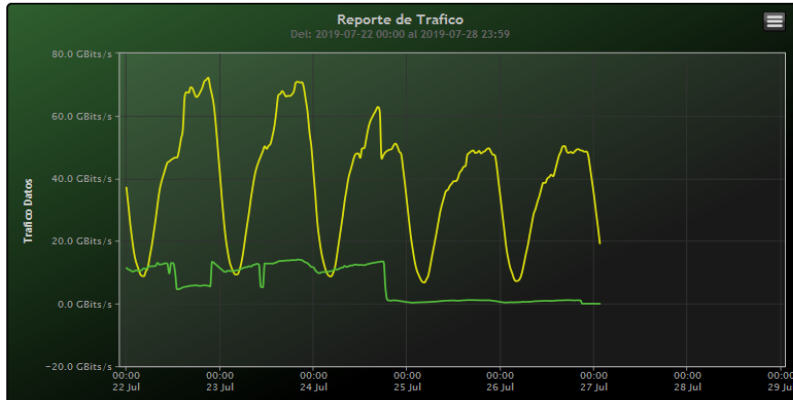

Speed:

Period : 07/15/2019 00:00 - 07/22/2019 00:00

SUMA:	ENTRADA	SALIDA
Minimo (Mbits/s):	8087.81	5016.74
Maximo (Mbits/s):	73080.78	14411.04
Promedio (Mbits/s):	42694.97	12390.91
Carga (Mbyte):	11640334.07	2377545.78

Speed:

Period : 07/22/2019 00:00 - 07/28/2019 00:00

SUMA:	ENTRADA	SALIDA
Minimo (Mbits/s):	6777.78	0.35
Maximo (Mbits/s):	72192.94	14123.3
Promedio (Mbits/s):	38894.02	6376.08
Carga (Mbyte):	11884263.36	2354426.29