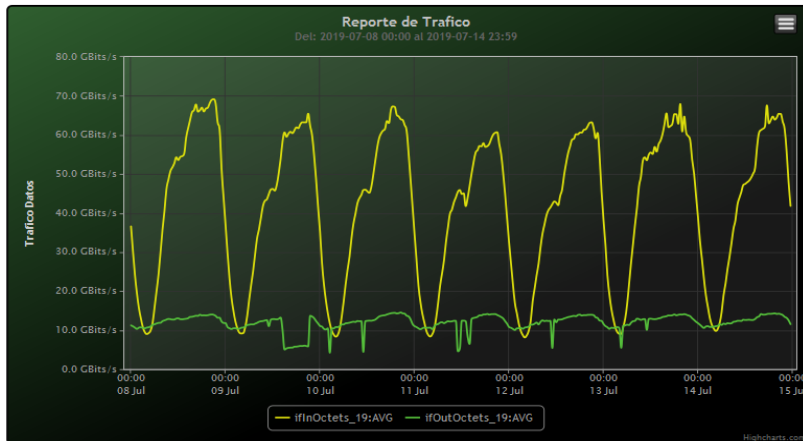

TOE: Enlaces Internacionales

Speed:

Period : 07/01/2019 00:00 - 07/08/2019 00:00

MES: JULIO

SUMA:	ENTRADA	SALIDA
Minimo (Mbits/s):	8020.93	4194.37
Maximo (Mbits/s):	82970.42	15039.37
Promedio (Mbits/s):	43314.69	11737.63
Carga (Mbyte):	13444711.61	2475753.62

Speed:

Period : 07/08/2019 00:00 - 07/15/2019 00:00

SUMA:	ENTRADA	SALIDA
Minimo (Mbits/s):	8138.41	4224.52
Maximo (Mbits/s):	89144.2	14524.73
Promedio (Mbits/s):	41932.89	11945.7
Carga (Mbyte):	11013135.24	2412099.34

Speed:

Period : 07/15/2019 00:00 - 07/22/2019 00:00

SUMA:	ENTRADA	SALIDA
Minimo (Mbits/s):	8087.81	5016.74
Maximo (Mbits/s):	73080.78	14411.04
Promedio (Mbits/s):	42694.97	12390.91
Carga (Mbyte):	11640334.07	2377545.78

Speed:

Period : 07/22/2019 00:00 - 07/28/2019 00:00

SUMA:	ENTRADA	SALIDA
Minimo (Mbits/s):	6777.78	0.35
Maximo (Mbits/s):	72192.94	14123.3
Promedio (Mbits/s):	38894.02	6376.08
Carga (Mbyte):	11884263.36	2354426.29