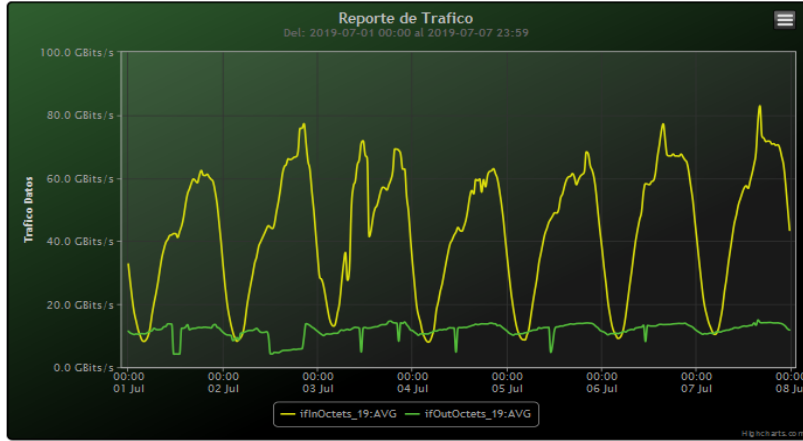

TOE: Enlaces Internacionales

Speed:

Period : 07/01/2019 00:00 - 07/08/2019 00:00

MES: JULIO

SUMA:	ENTRADA	SALIDA
Minimo (Mbits/s):	8020.93	4194.37
Maximo (Mbits/s):	82970.42	15039.37
Promedio (Mbits/s):	43314.69	11737.63
Carga (Mbyte):	13444711.61	2475753.62

Speed:

Period : 07/08/2019 00:00 - 07/15/2019 00:00

SUMA:	ENTRADA	SALIDA
Minimo (Mbits/s):	8138.41	4224.52
Maximo (Mbits/s):	89144.2	14524.73
Promedio (Mbits/s):	41932.89	11945.7
Carga (Mbyte):	11013135.24	2412099.34

Speed:

Period : 07/15/2019 00:00 - 07/22/2019 00:00

SUMA:	ENTRADA	SALIDA
Minimo (Mbits/s):	8087.81	5016.74
Maximo (Mbits/s):	73080.78	14411.04
Promedio (Mbits/s):	42694.97	12390.91
Carga (Mbyte):	11640334.07	2377545.78

Speed:

Period : 07/22/2019 00:00 - 07/28/2019 00:00

SUMA:	ENTRADA	SALIDA
Minimo (Mbits/s):	6777.78	0.35
Maximo (Mbits/s):	72192.94	14123.3
Promedio (Mbits/s):	38894.02	6376.08
Carga (Mbyte):	11884263.36	2354426.29