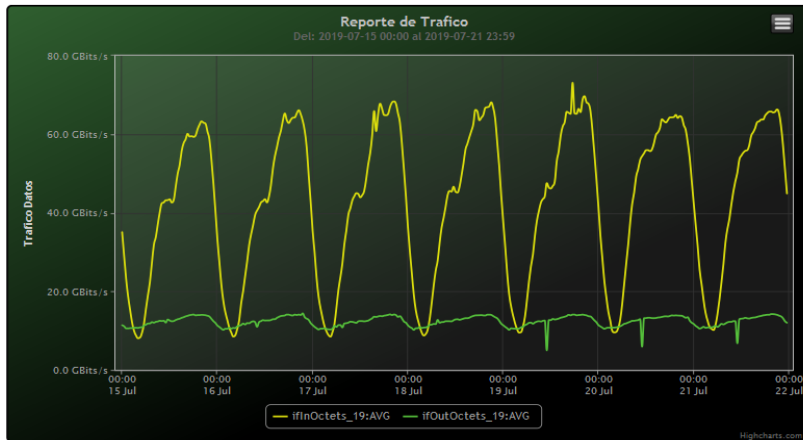

TOE: Enlaces Internacionales

Speed:

Period : 07/01/2019 00:00 - 07/08/2019 00:00

MES: JULIO

SUMA:	ENTRADA	SALIDA
Minimo (Mbits/s):	8020.93	4194.37
Maximo (Mbits/s):	82970.42	15039.37
Promedio (Mbits/s):	43314.69	11737.63
Carga (Mbyte):	13444711.61	2475753.62

Speed:

Period : 07/08/2019 00:00 - 07/15/2019 00:00

SUMA:	ENTRADA	SALIDA
Minimo (Mbits/s):	8138.41	4224.52
Maximo (Mbits/s):	89144.2	14524.73
Promedio (Mbits/s):	41932.89	11945.7
Carga (Mbyte):	11013135.24	2412099.34

Speed:

Period : 07/15/2019 00:00 - 07/22/2019 00:00

SUMA:	ENTRADA	SALIDA
Minimo (Mbits/s):	8087.81	5016.74
Maximo (Mbits/s):	73080.78	14411.04
Promedio (Mbits/s):	42694.97	12390.91
Carga (Mbyte):	11640334.07	2377545.78

Speed:

Period : 07/22/2019 00:00 - 07/28/2019 00:00

SUMA:	ENTRADA	SALIDA
Minimo (Mbits/s):	6777.78	0.35
Maximo (Mbits/s):	72192.94	14123.3
Promedio (Mbits/s):	38894.02	6376.08
Carga (Mbyte):	11884263.36	2354426.29